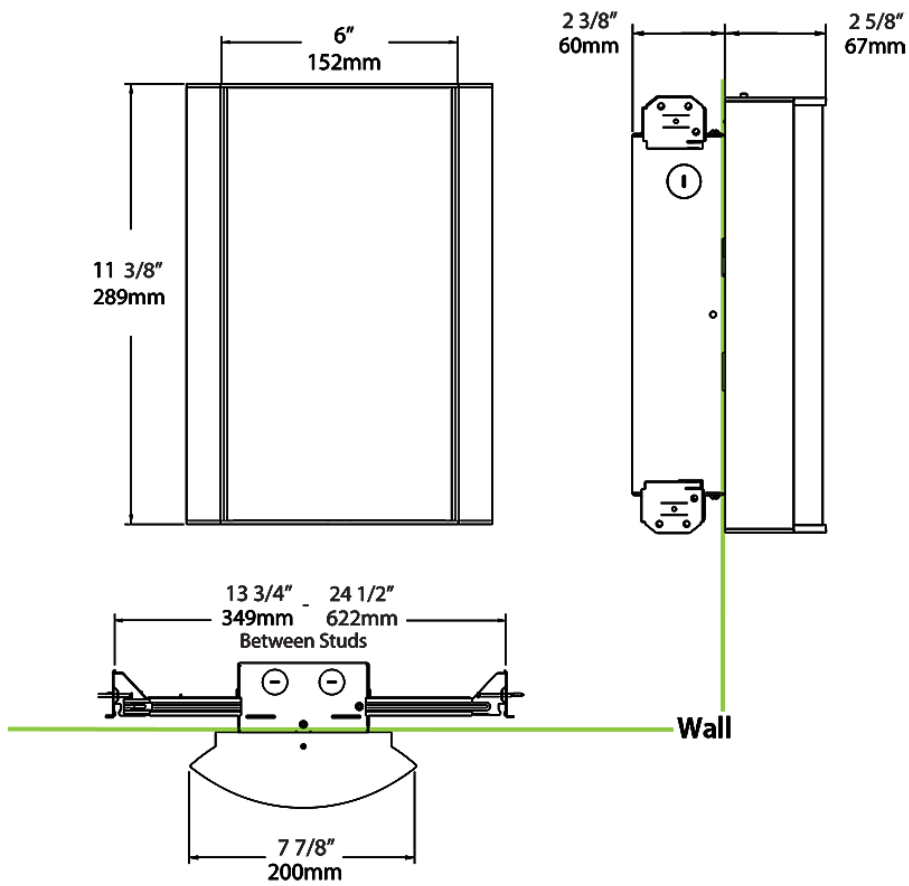

Dimensions

Ordering Matrix

Family	Lumen Package	CRI/Color Temp		Lens		Finish	Options
HALVS	10L	930	-	F	-	A	/BL

10L = 1000lm / 14W¹
 18L = 1800lm / 25W¹

940 = 90CRI, 4000K
 935 = 90CRI, 3500K
 930 = 90CRI, 3000K
 927 = 90CRI, 2700K