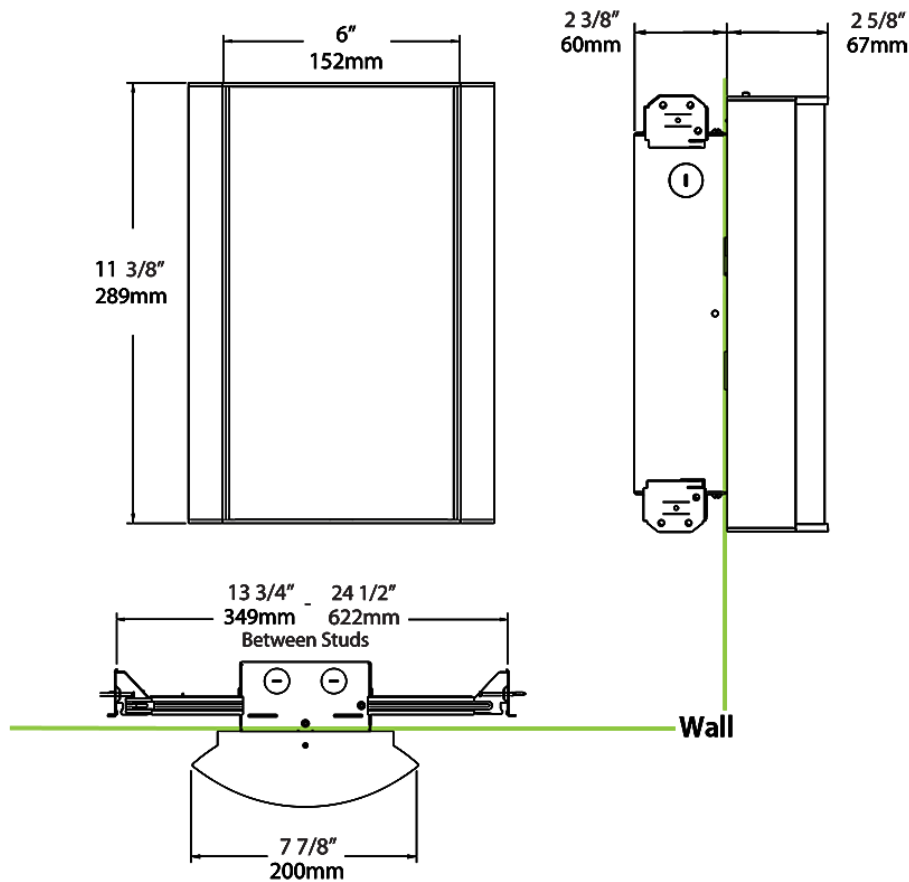

Dimensions

Ordering Matrix

Family	Lumen Package	CRI/Color Temp		Lens		Finish	Options
HALVS	10L	930	-	CW	-	W	/BL/E2

10L = 1000lm / 14W¹
 18L = 1800lm / 25W¹

940 = 90CRI, 4000K
 935 = 90CRI, 3500K
 930 = 90CRI, 3000K
 927 = 90CRI, 2700K