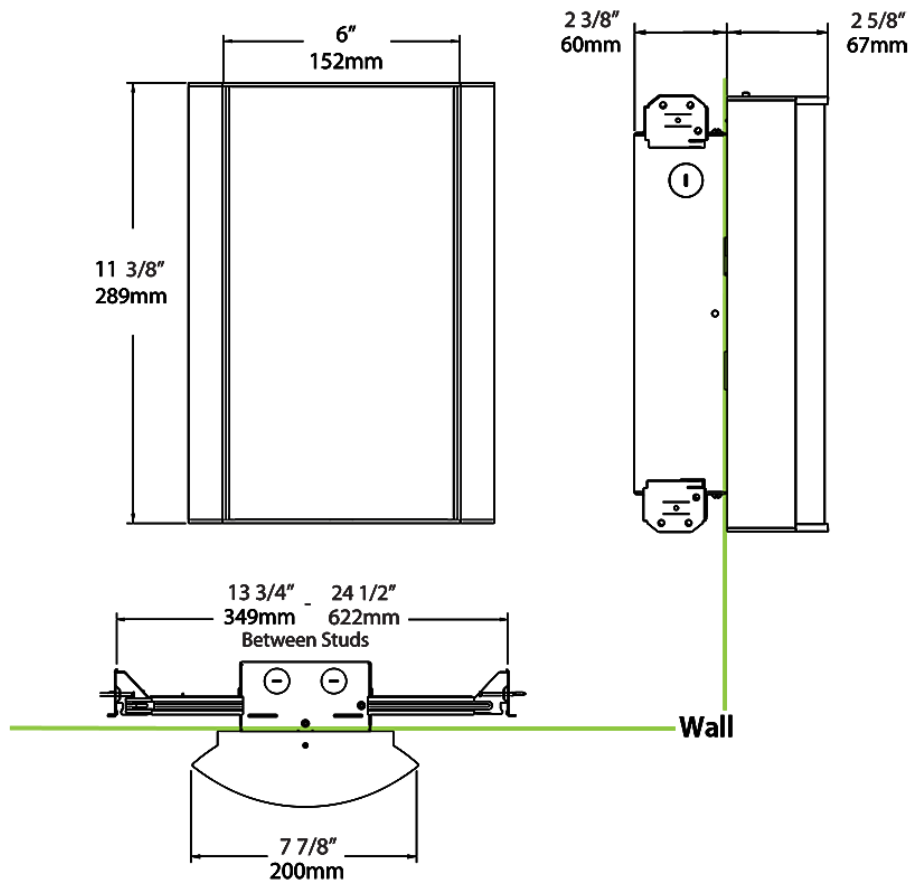

Dimensions

Ordering Matrix

Family	Lumen Package	CRI/Color Temp		Lens		Finish	Options
HALVS	10L	930	-	CW	-	K	/BL/E2

10L = 1000lm / 14W¹
 18L = 1800lm / 25W¹

940 = 90CRI, 4000K
 935 = 90CRI, 3500K
 930 = 90CRI, 3000K
 927 = 90CRI, 2700K