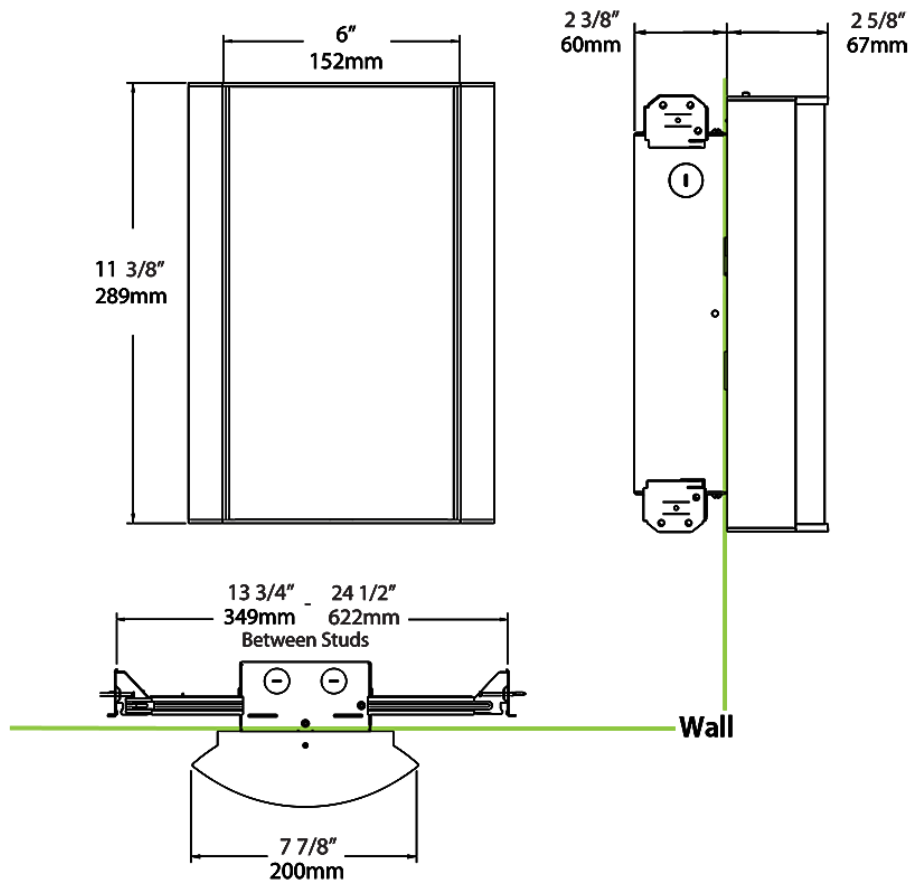

Dimensions

Ordering Matrix

Family	Lumen Package	CRI/Color Temp		Lens		Finish	Options
HALVS	10L	927	-	TL	-	S	/BL/E2

10L = 1000lm / 14W¹
 18L = 1800lm / 25W¹

940 = 90CRI, 4000K
 935 = 90CRI, 3500K
 930 = 90CRI, 3000K
 927 = 90CRI, 2700K