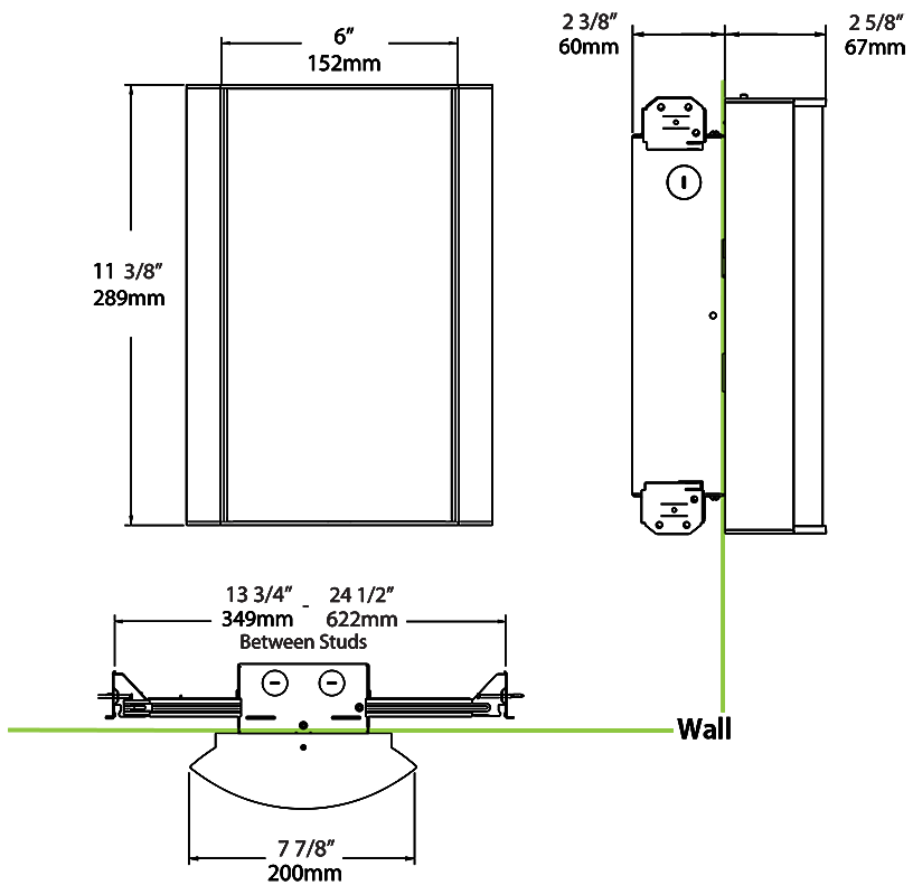

Dimensions

Ordering Matrix

Family	Lumen Package	CRI/Color Temp		Lens		Finish	Options
HALVS	10L	927	-	TL	-	K	/BL/E2

10L = 1000lm / 14W¹
18L = 1800lm / 25W¹

940 = 90CRI, 4000K
935 = 90CRI, 3500K
930 = 90CRI, 3000K
927 = 90CRI, 2700K