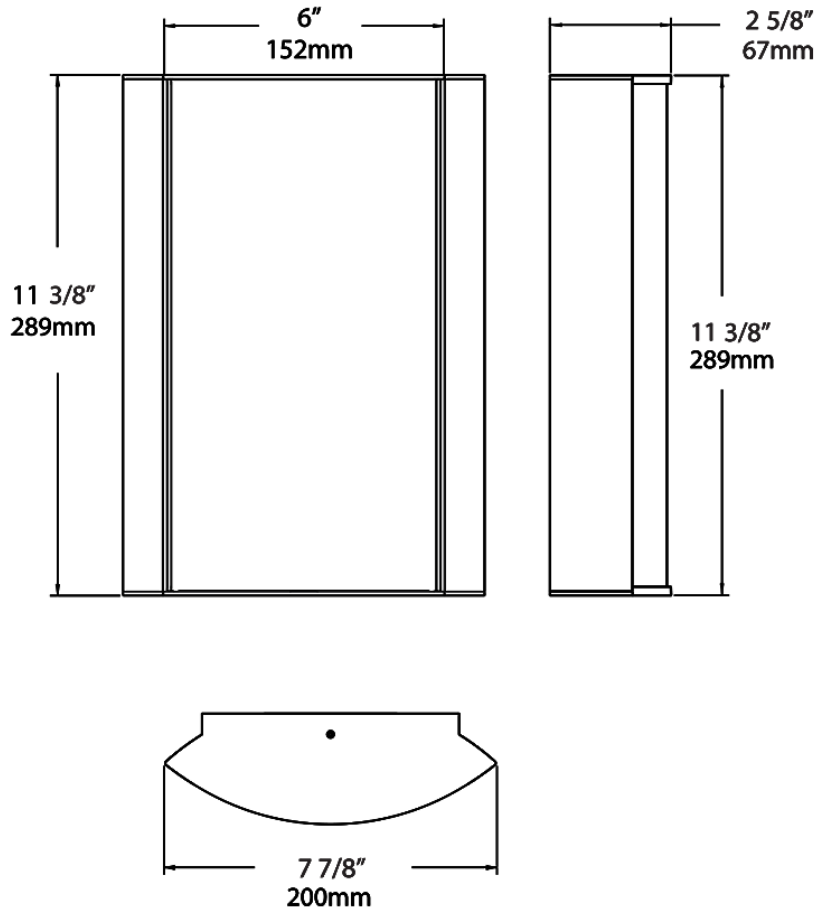

Dimensions

Ordering Matrix

Family	Lumen Package	CRI/Color Temp		Lens		Finish	Options
HALVS	10L	927	-	MG	-	A	

10L = 1000lm / 14W¹
18L = 1800lm / 25W¹

940 = 90CRI, 4000K
935 = 90CRI, 3500K
930 = 90CRI, 3000K
927 = 90CRI, 2700K