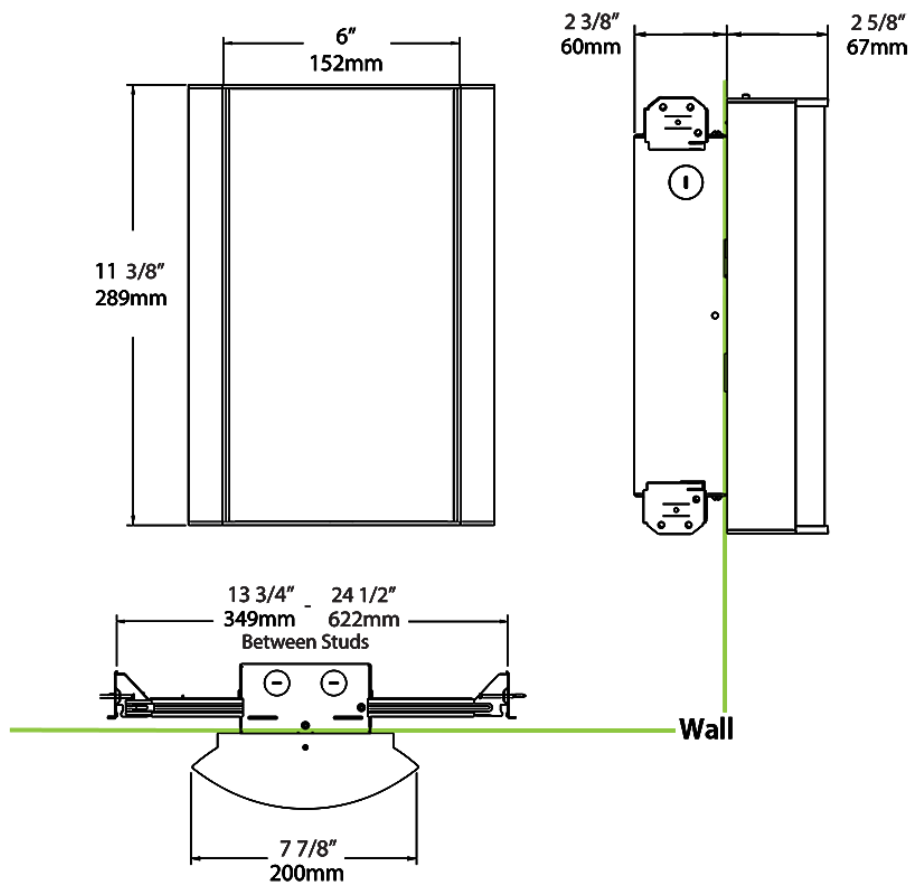

Dimensions

Ordering Matrix

Family	Lumen Package	CRI/Color Temp		Lens		Finish	Options
HALVS	10L	927	-	MC	-	S	/BL/E2

10L = 1000lm / 14W¹
 18L = 1800lm / 25W¹

940 = 90CRI, 4000K
 935 = 90CRI, 3500K
 930 = 90CRI, 3000K
 927 = 90CRI, 2700K