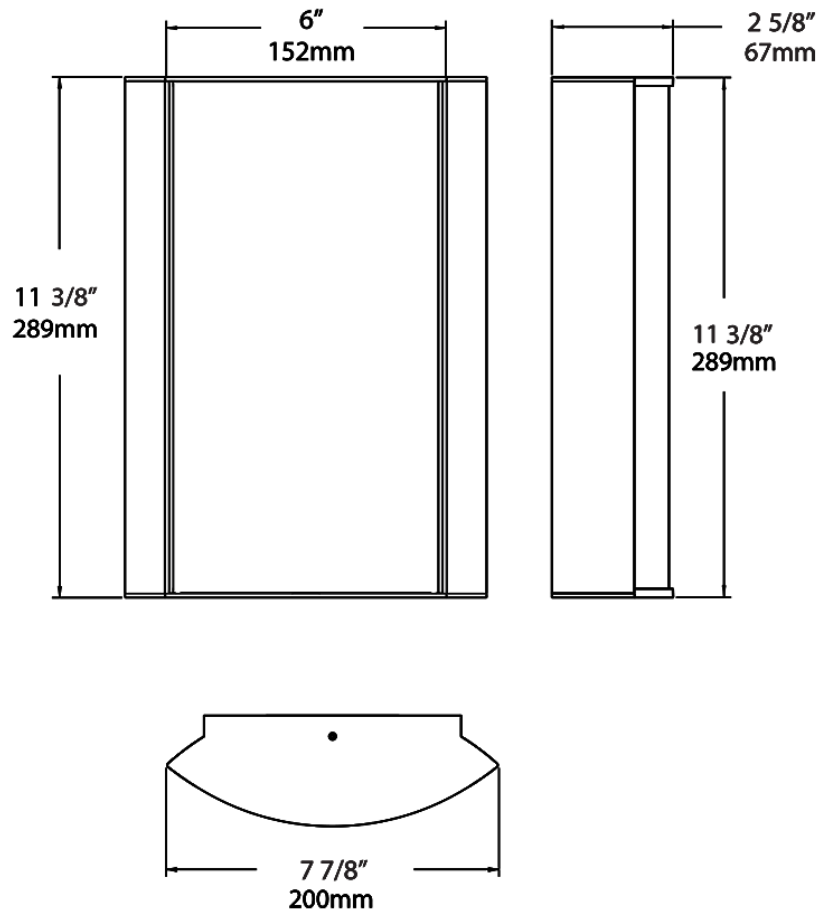

Dimensions

Ordering Matrix

Family	Lumen Package	CRI/Color Temp		Lens		Finish	Options
HALVS	10L	927	-	MC	-	A	

10L = 1000lm / 14W¹
18L = 1800lm / 25W¹

940 = 90CRI, 4000K
935 = 90CRI, 3500K
930 = 90CRI, 3000K
927 = 90CRI, 2700K