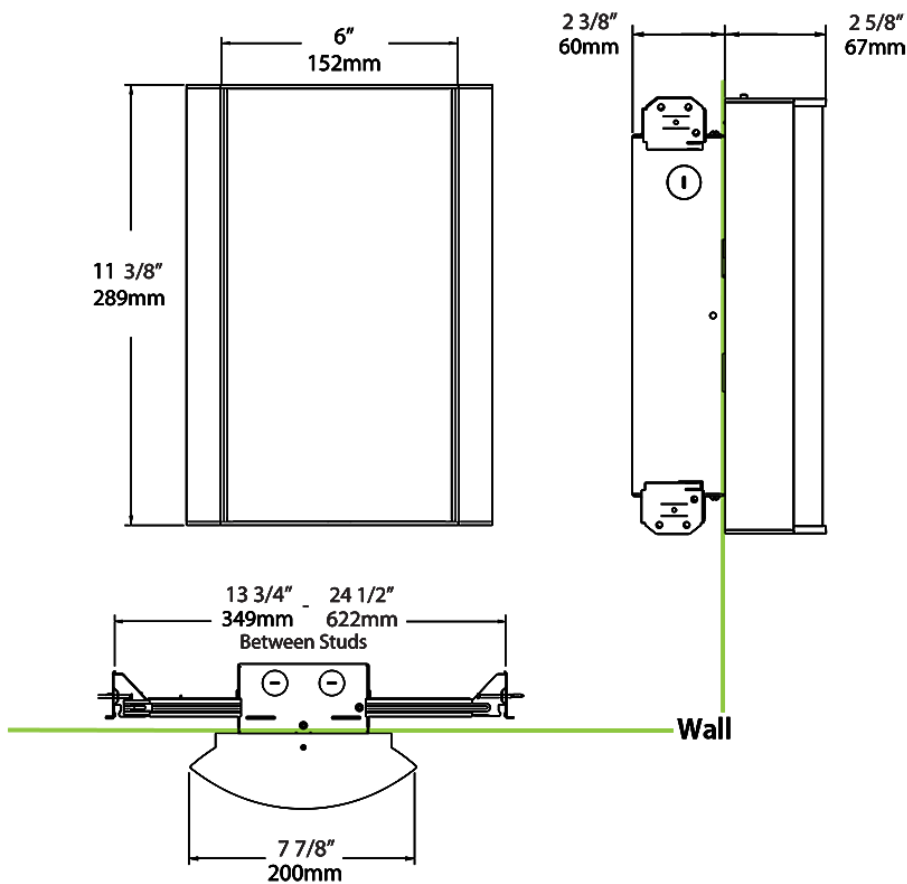

Dimensions

Ordering Matrix

Family	Lumen Package	CRI/Color Temp		Lens		Finish	Options
HALVS	10L	927	-	MA	-	S	/BL/E2

10L = 1000lm / 14W¹
18L = 1800lm / 25W¹

940 = 90CRI, 4000K
935 = 90CRI, 3500K
930 = 90CRI, 3000K
927 = 90CRI, 2700K