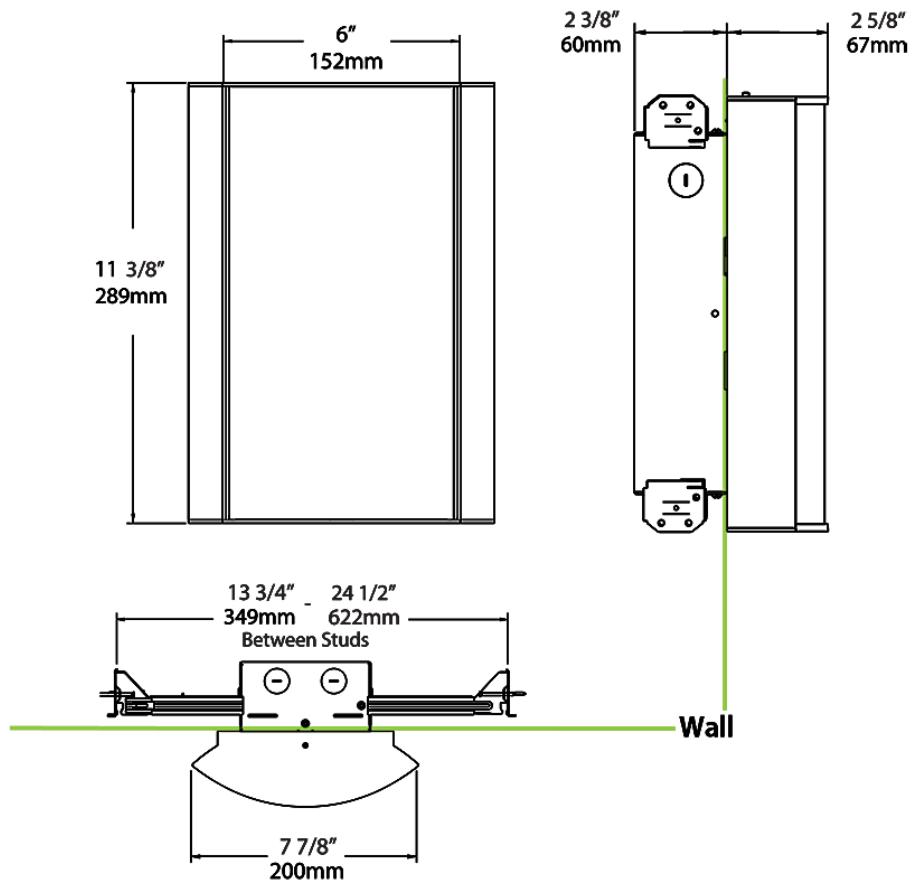

Dimensions

Ordering Matrix

Family	Lumen Package	CRI/Color Temp		Lens		Finish	Options
HALVS	10L	927	-	LW	-	S	/LC

10L = 1000lm / 14W¹
18L = 1800lm / 25W¹

940 = 90CRI, 4000K
935 = 90CRI, 3500K
930 = 90CRI, 3000K
927 = 90CRI, 2700K