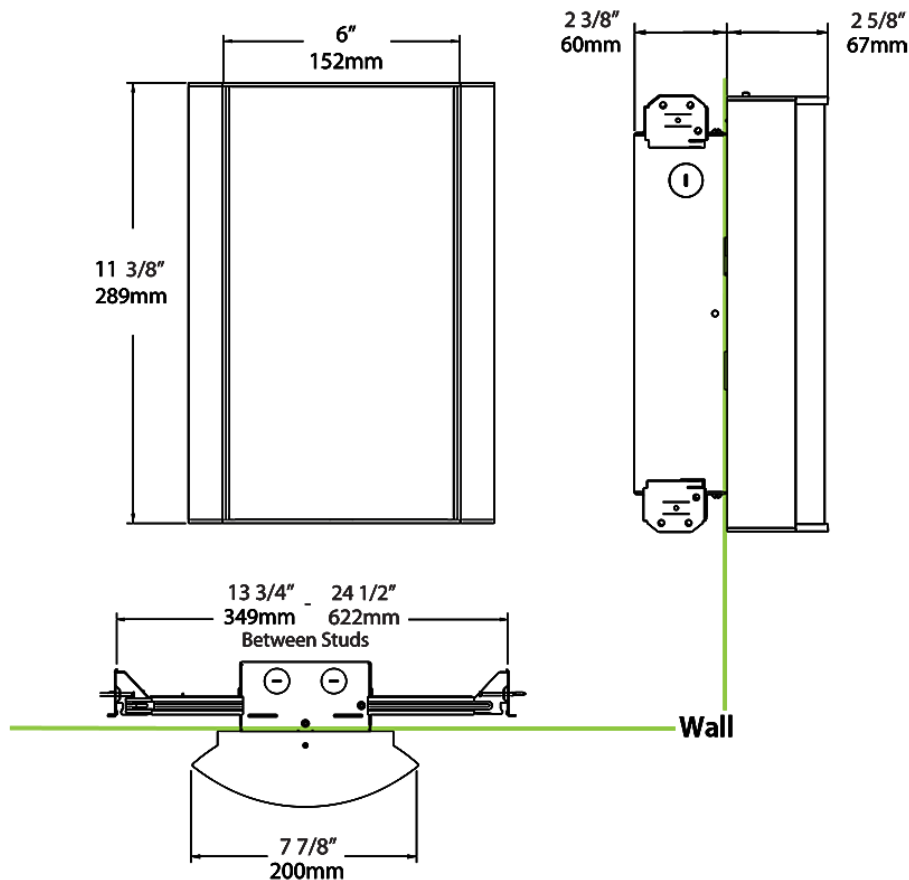

Dimensions

Ordering Matrix

Family	Lumen Package	CRI/Color Temp		Lens		Finish	Options
HALVS	10L	927	-	LW	-	W	/BL/E2

10L = 1000lm / 14W¹
 18L = 1800lm / 25W¹

940 = 90CRI, 4000K
 935 = 90CRI, 3500K
 930 = 90CRI, 3000K
 927 = 90CRI, 2700K