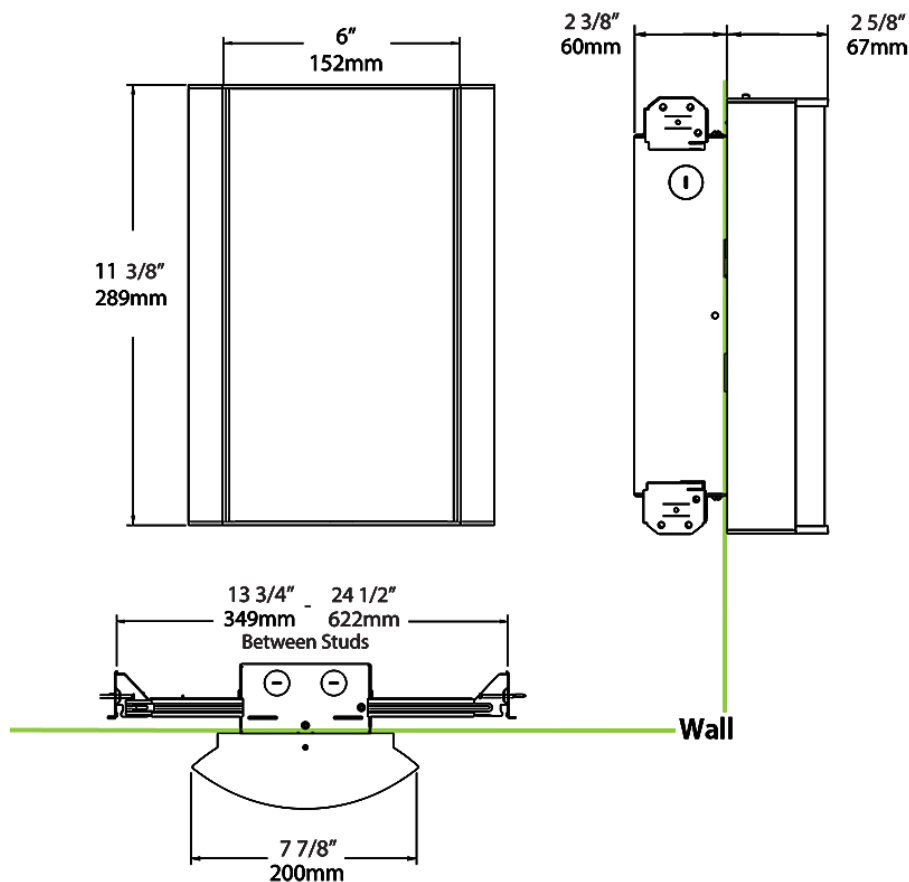

Dimensions

Ordering Matrix

Family	Lumen Package	CRI/Color Temp		Lens		Finish	Options
HALVS	10L	927	-	LH	-	K	/BL/E2

10L = 1000lm / 14W¹
18L = 1800lm / 25W¹

940 = 90CRI, 4000K
935 = 90CRI, 3500K
930 = 90CRI, 3000K
927 = 90CRI, 2700K