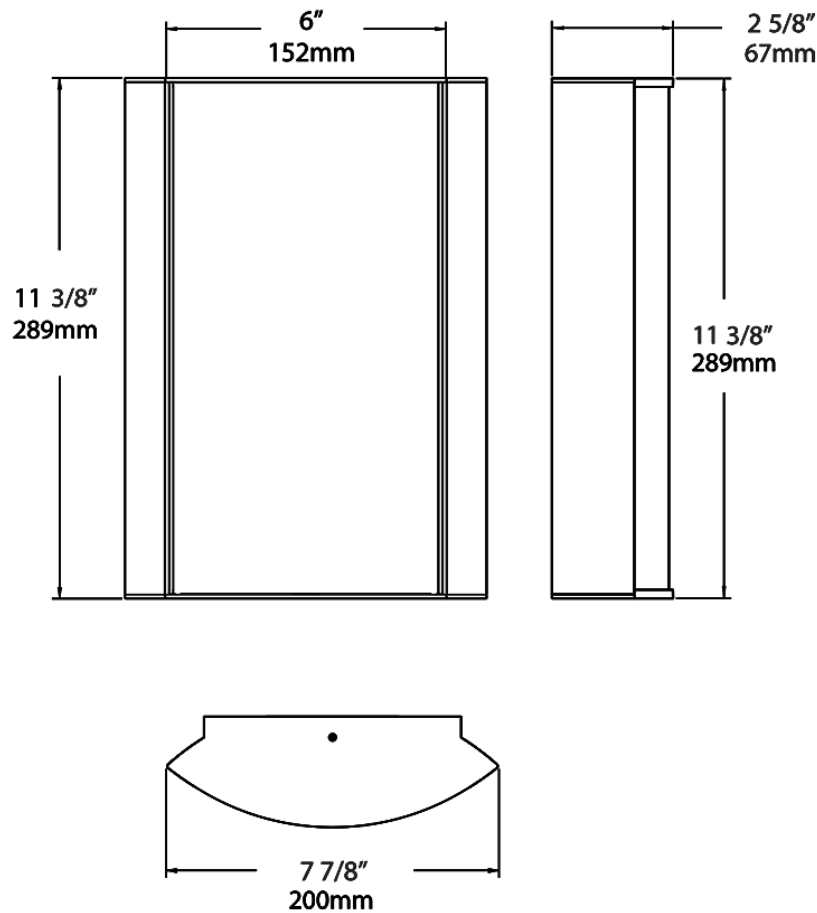

Dimensions

Ordering Matrix

Family	Lumen Package	CRI/Color Temp		Lens		Finish	Options
HALVS	10L	927	-	GL	-	S	

10L = 1000lm / 14W¹
18L = 1800lm / 25W¹

940 = 90CRI, 4000K
935 = 90CRI, 3500K
930 = 90CRI, 3000K
927 = 90CRI, 2700K