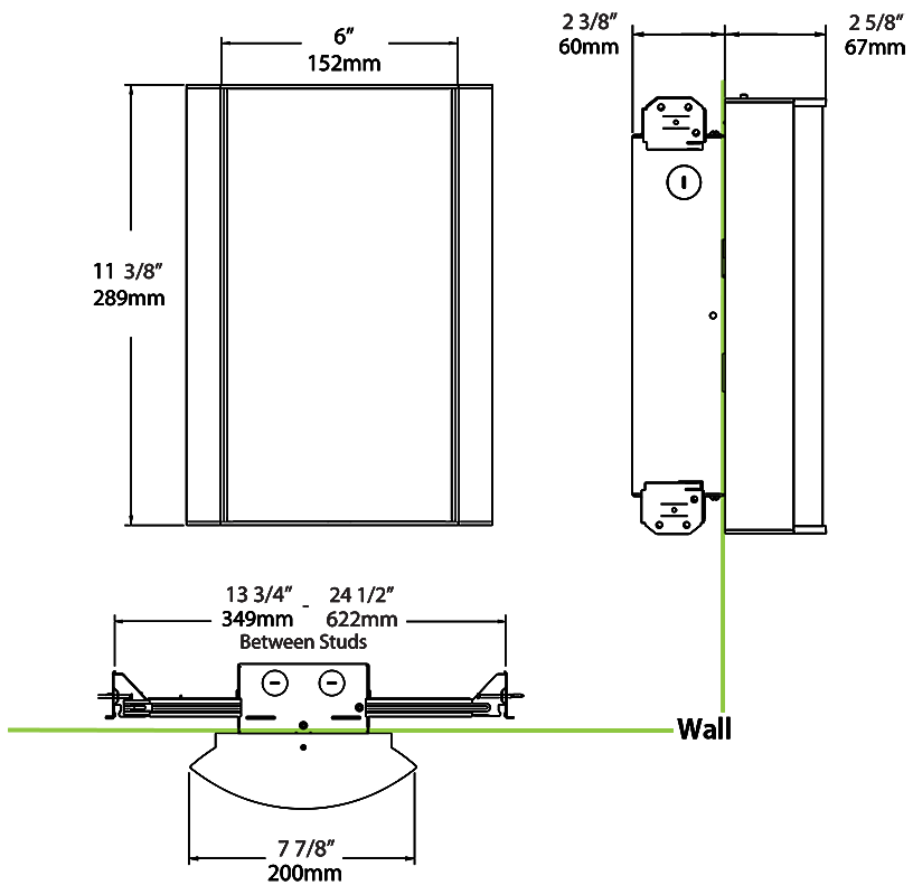

Technical Specifications (continued)

Warranty:

RAB warrants that our LED products will be free from defects in materials and workmanship for a period of five (5) years from the date of delivery to the end user, including coverage of light output, color stability, driver performance and fixture finish. RAB's warranty is subject to all terms and conditions found at rablighting.com/warranty.

Buy American Act Compliance:

RAB values USA manufacturing! Upon request, RAB may be able to manufacture this product to be compliant with the Buy American Act (BAA). Please contact customer service to request a quote for the product to be made BAA compliant.

Dimensions