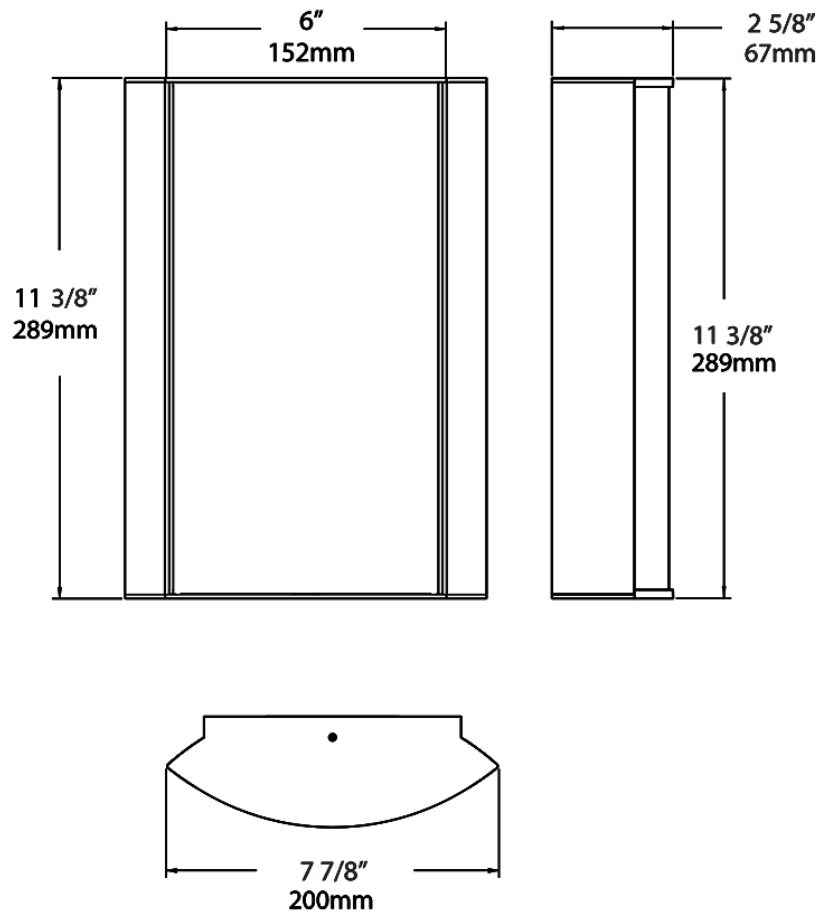

Dimensions

Ordering Matrix

Family	Lumen Package	CRI/Color Temp		Lens		Finish	Options
HALVS	10L	927	-	FG3	-	W	

10L = 1000lm / 14W¹
18L = 1800lm / 25W¹

940 = 90CRI, 4000K
935 = 90CRI, 3500K
930 = 90CRI, 3000K
927 = 90CRI, 2700K