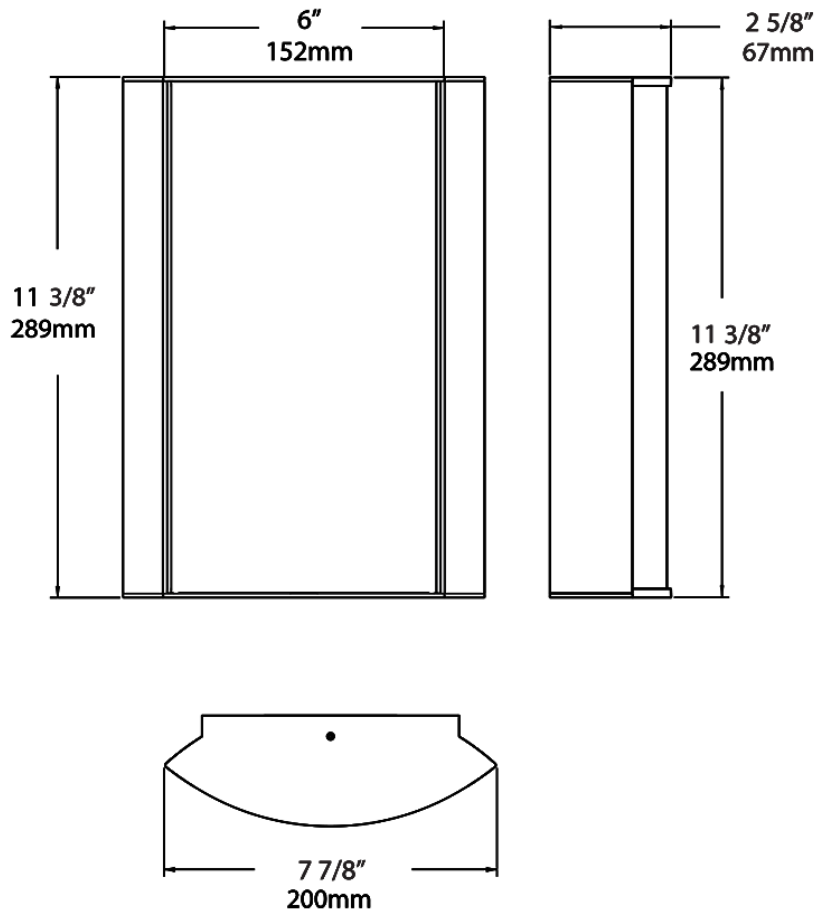

Dimensions

Ordering Matrix

Family	Lumen Package	CRI/Color Temp		Lens		Finish	Options
HALVS	10L	927	-	FG3	-	A	

10L = 1000lm / 14W¹
18L = 1800lm / 25W¹

940 = 90CRI, 4000K
935 = 90CRI, 3500K
930 = 90CRI, 3000K
927 = 90CRI, 2700K