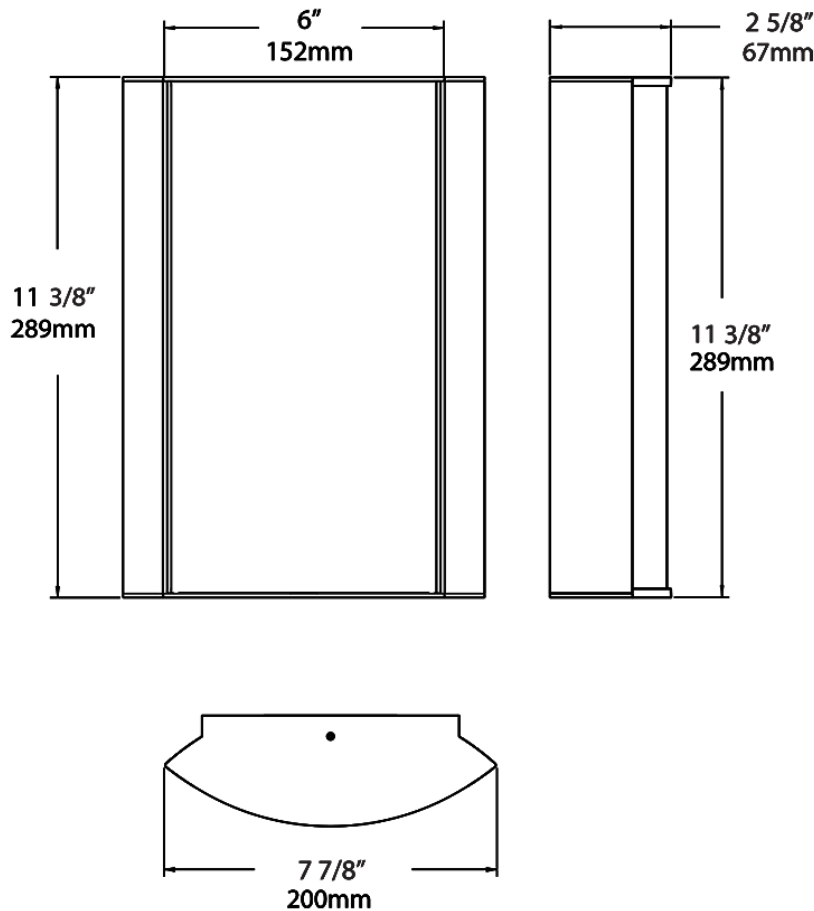

Dimensions

Ordering Matrix

Family	Lumen Package	CRI/Color Temp		Lens		Finish	Options
HALVS	10L	927	-	FG2	-	K	

10L = 1000lm / 14W¹
18L = 1800lm / 25W¹

940 = 90CRI, 4000K
935 = 90CRI, 3500K
930 = 90CRI, 3000K
927 = 90CRI, 2700K