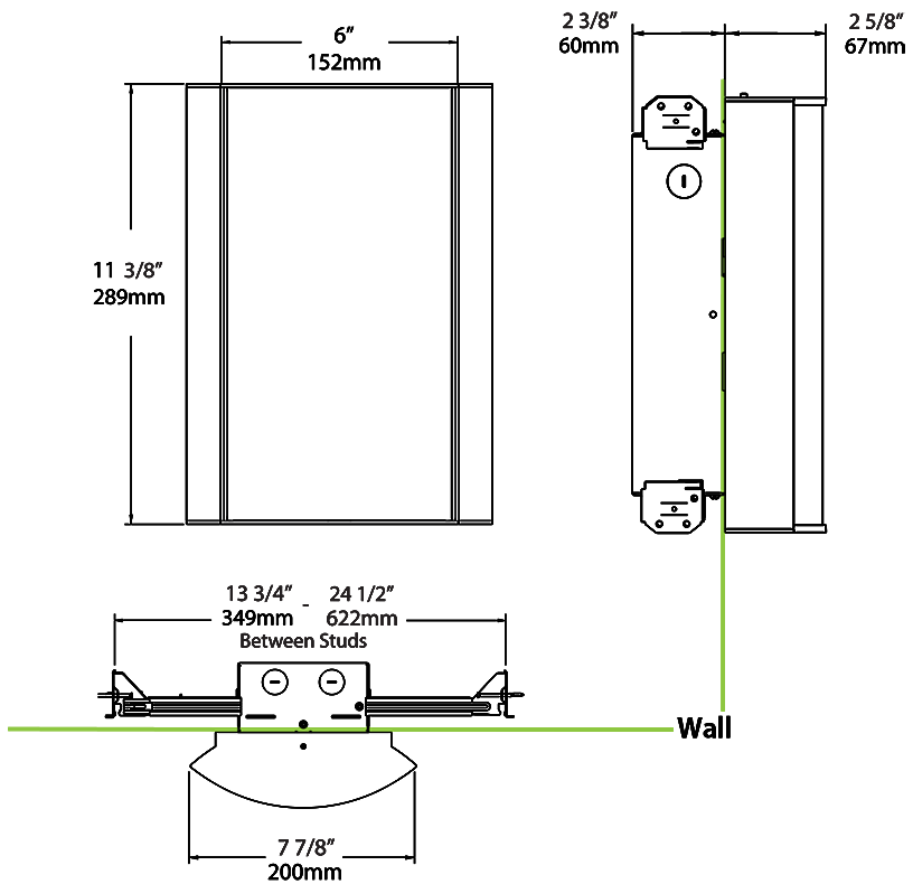

Dimensions

Ordering Matrix

Family	Lumen Package	CRI/Color Temp		Lens		Finish	Options
HALVS	10L	927	-	F	-	A	/E2

10L = 1000lm / 14W¹
18L = 1800lm / 25W¹

940 = 90CRI, 4000K
935 = 90CRI, 3500K
930 = 90CRI, 3000K
927 = 90CRI, 2700K