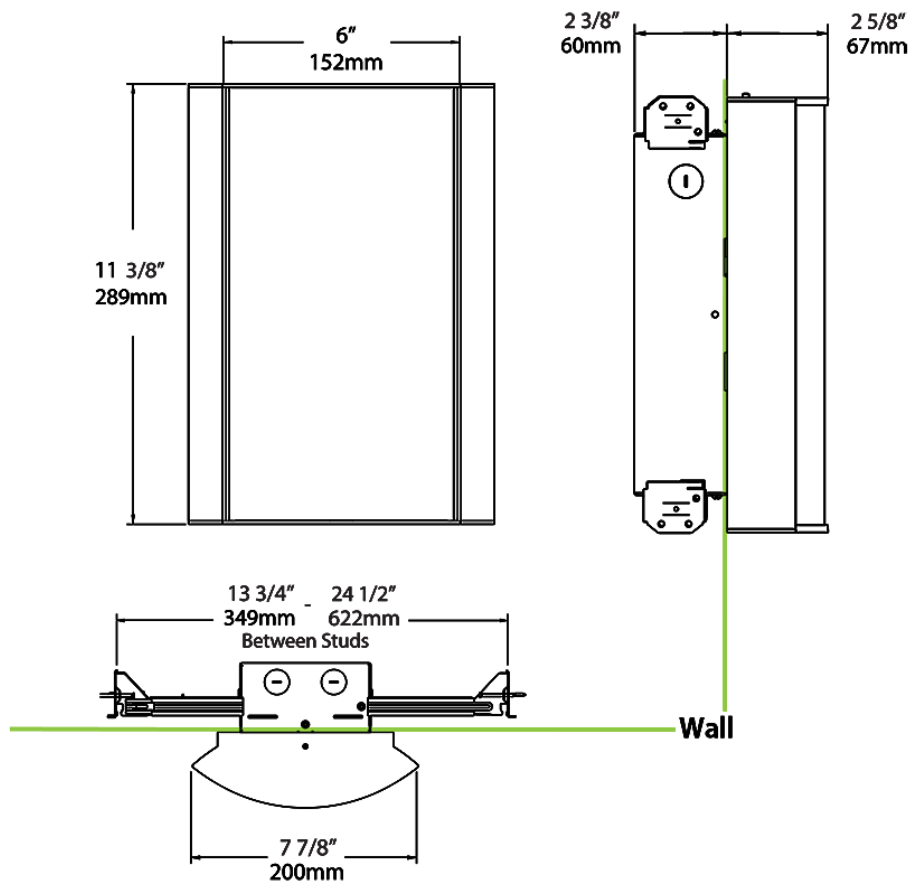

Dimensions

Ordering Matrix

Family	Lumen Package	CRI/Color Temp		Lens		Finish	Options
HALVS	10L	927	-	F	-	A	/BL

10L = 1000lm / 14W¹
 18L = 1800lm / 25W¹

940 = 90CRI, 4000K
 935 = 90CRI, 3500K
 930 = 90CRI, 3000K
 927 = 90CRI, 2700K