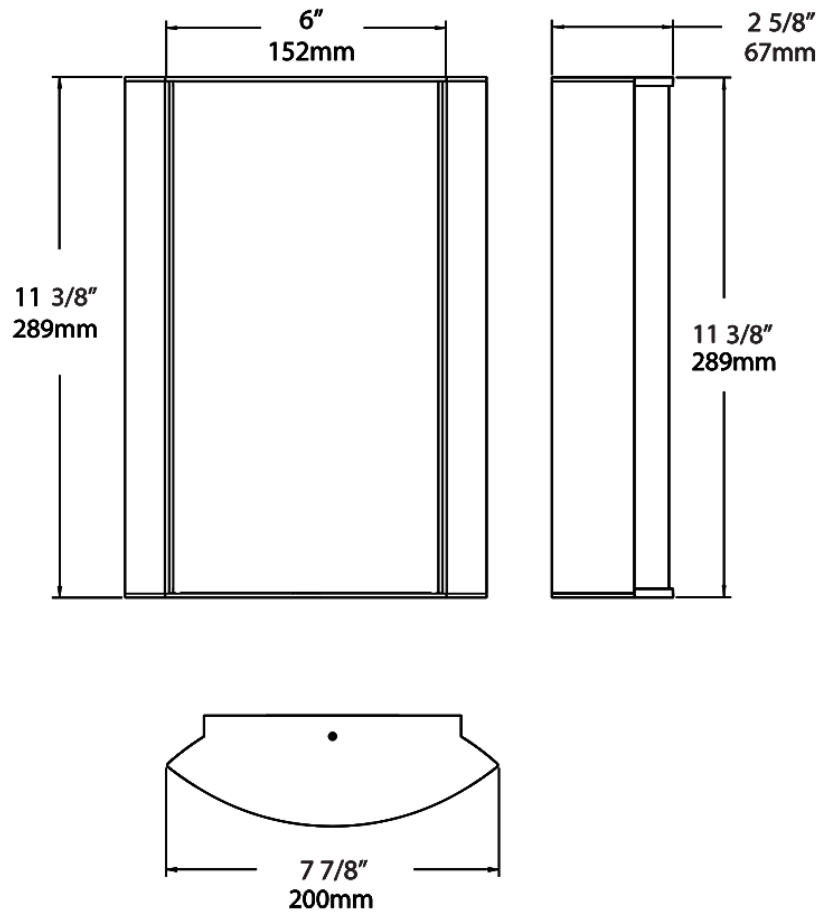

Dimensions

Ordering Matrix

Family	Lumen Package	CRI/Color Temp		Lens		Finish	Options
HALVS	10L	927	-	CW	-	A	

10L = 1000lm / 14W¹
18L = 1800lm / 25W¹

940 = 90CRI, 4000K
935 = 90CRI, 3500K
930 = 90CRI, 3000K
927 = 90CRI, 2700K