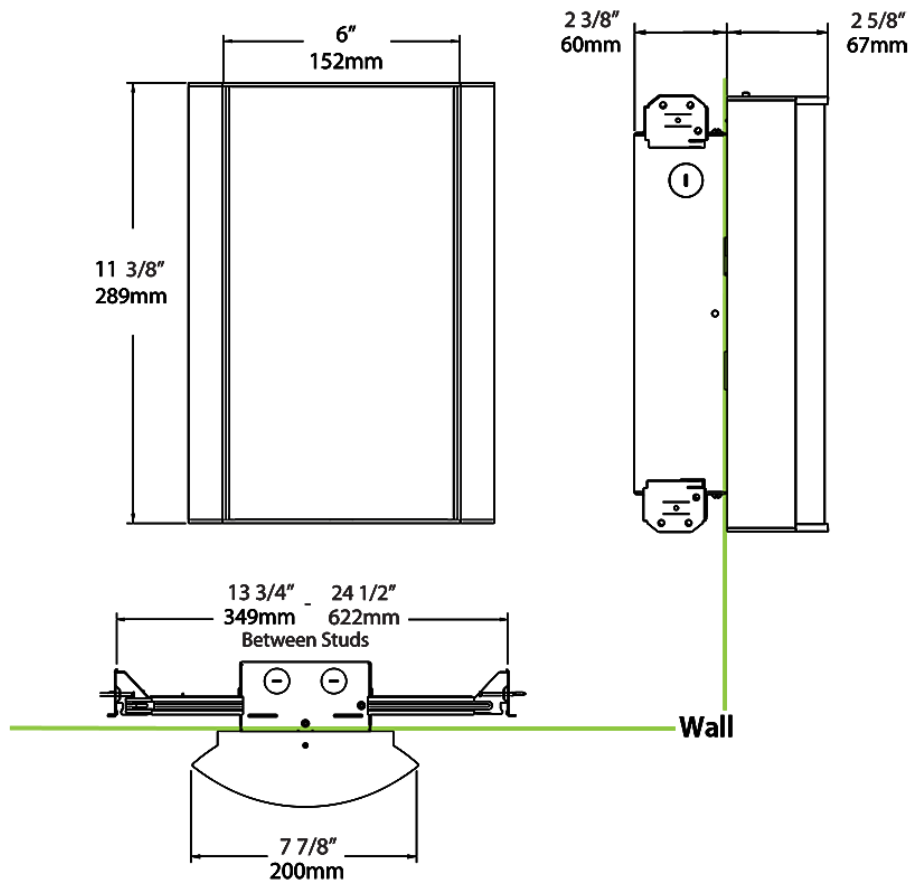

Dimensions

Ordering Matrix

Family	Lumen Package	CRI/Color Temp		Lens		Finish	Options
HALVS	10L	927	-	CS	-	SA	/LC

10L = 1000lm / 14W¹
18L = 1800lm / 25W¹

940 = 90CRI, 4000K
935 = 90CRI, 3500K
930 = 90CRI, 3000K
927 = 90CRI, 2700K