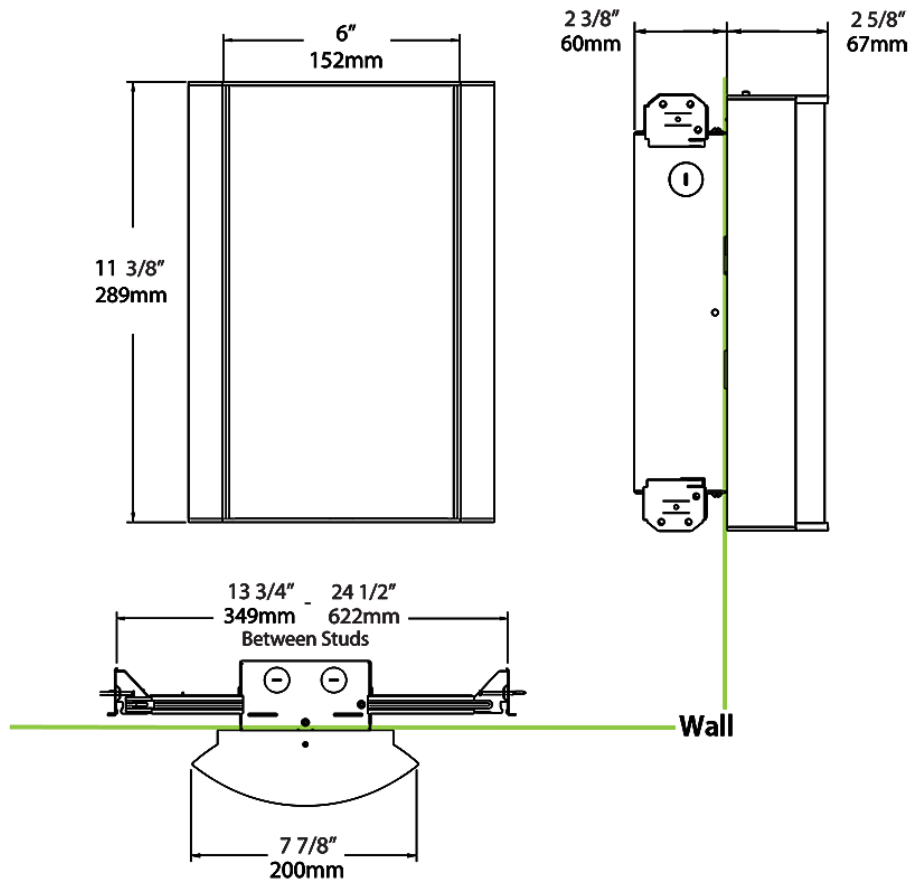

Dimensions

Ordering Matrix

Family	Lumen Package	CRI/Color Temp		Lens		Finish	Options
HALVS	10L	927	-	CS	-	A	/BL

10L = 1000lm / 14W¹
18L = 1800lm / 25W¹

940 = 90CRI, 4000K
935 = 90CRI, 3500K
930 = 90CRI, 3000K
927 = 90CRI, 2700K