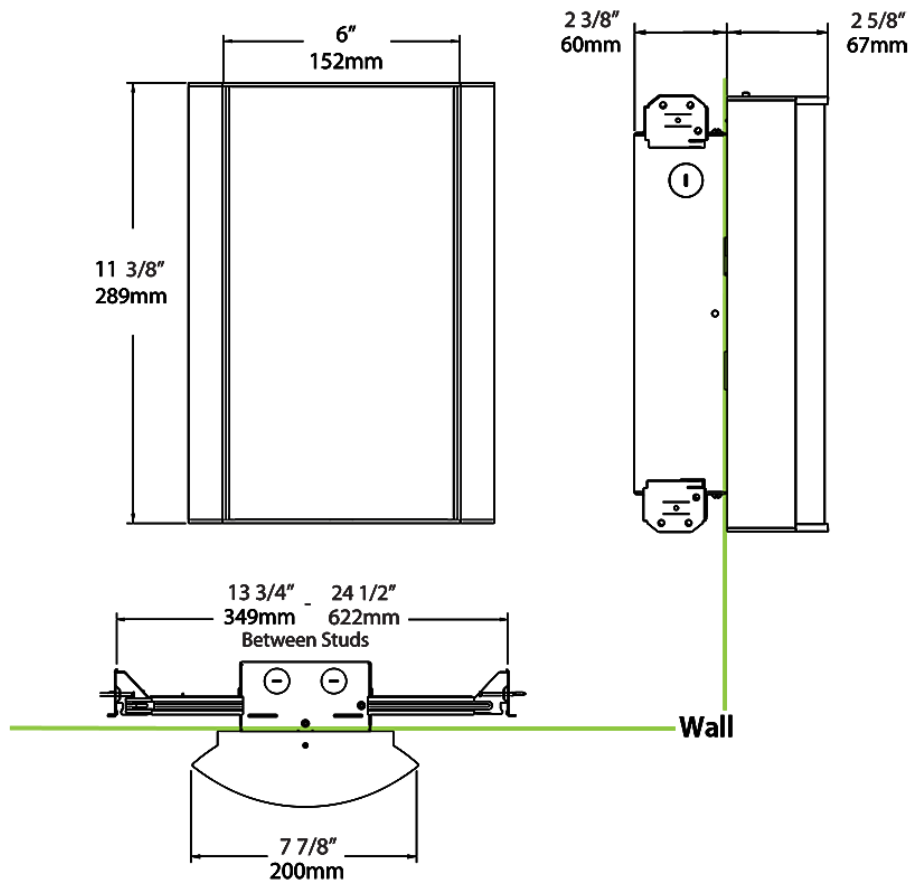

Dimensions

Ordering Matrix

Family	Lumen Package	CRI/Color Temp		Lens		Finish	Options
HALV	18L	940	-	TL	-	W	/BL/E2

10L = 1000lm / 14W¹
 18L = 1800lm / 25W¹

940 = 90CRI, 4000K
 935 = 90CRI, 3500K
 930 = 90CRI, 3000K
 927 = 90CRI, 2700K