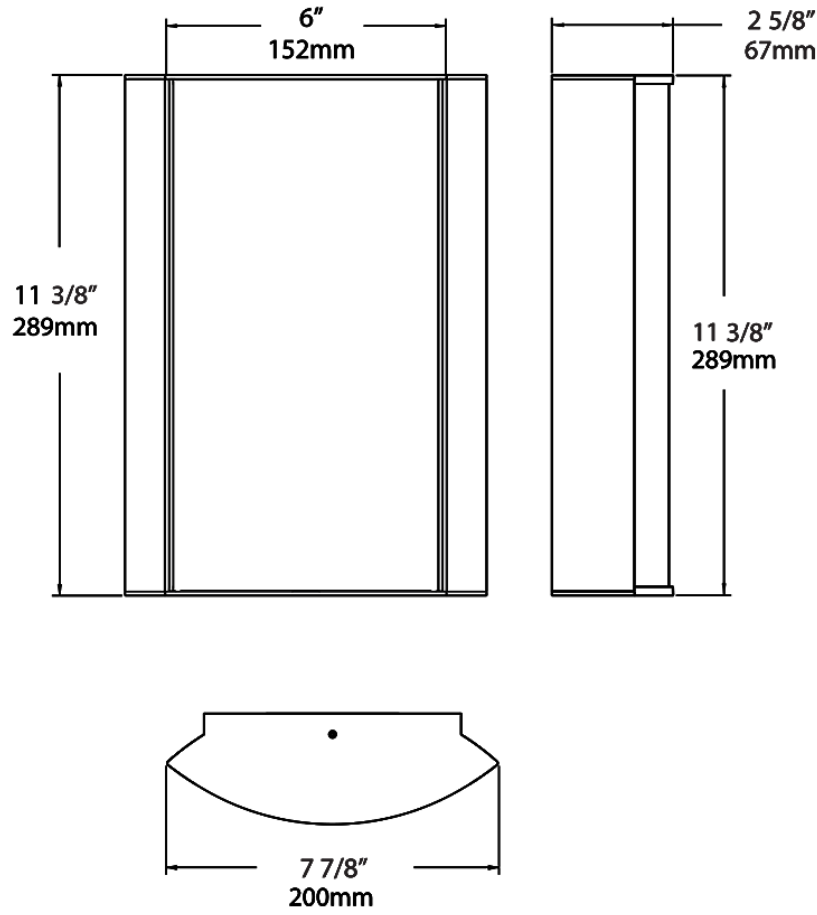

Dimensions

Ordering Matrix

Family	Lumen Package	CRI/Color Temp		Lens		Finish	Options
HALV	18L	940	-	TL	-	A	
	10L = 1000lm / 14W ¹ 18L = 1800lm / 25W ¹	940 = 90CRI, 4000K 935 = 90CRI, 3500K 930 = 90CRI, 3000K 927 = 90CRI, 2700K		F = Frosted (Standard) FG1 = Frosted with Grill Style #1 FG2 = Frosted with Grill Style #2 FG3 = Frosted with Grill Style #3 NL = Natural Leaves GL = Green Leaves TL = Toffee Leaves LW = Linen Hampton White LS = Linen Stone LH = Linen Harbor MS = Metallic Spun Silver MC = Metallic Spun Copper MG = Metallic Spun Gold CW = Crush Polar White CS = Crush Sedona MP = Mirage Platinum MA = Mirage Bronze		W = White K = Black S = Silver A = Antique Bronze SA = Satin Nickel CU = Copper	Blank = No Option /E2 = Battery Backup /MVS = Microwave Occupancy Sensor ² /BL = Bi-Level Control /LC = Lightcloud® Controller /MVS/E2 = Microwave Occupancy Sensor w/ Battery Backup ² /BL/E2 = Bi-Level Control w/ Battery Backup /LC/E2 = Lightcloud® Controller w/ Battery Backup