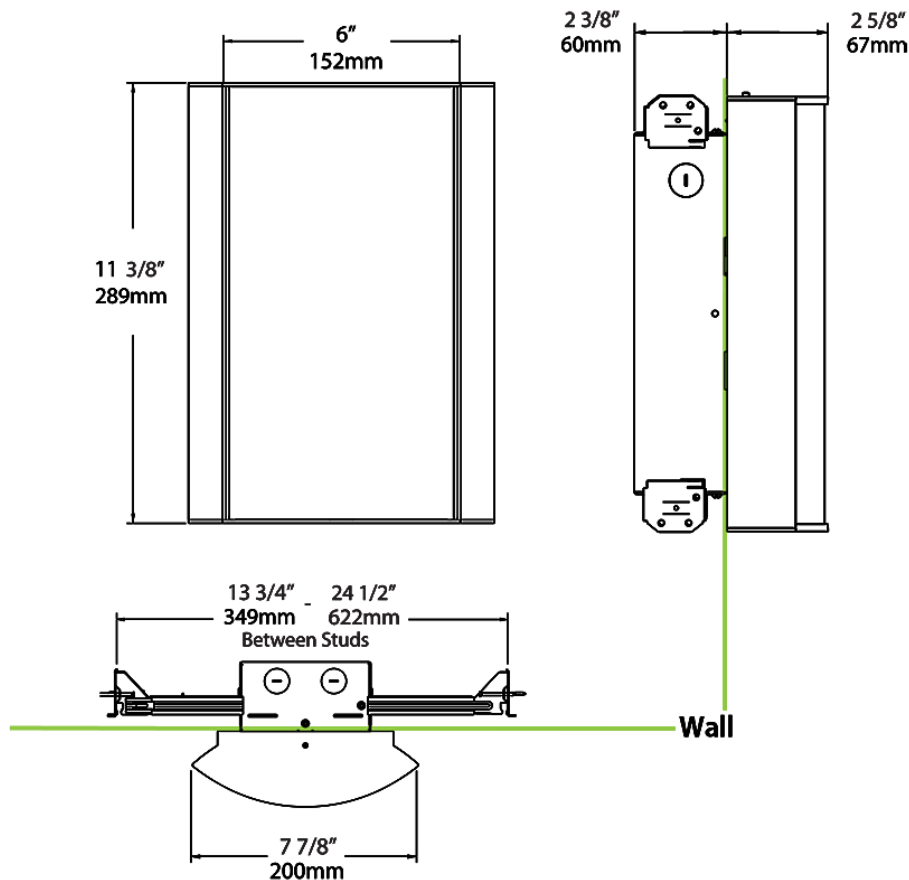

Dimensions

Ordering Matrix

Family	Lumen Package	CRI/Color Temp		Lens		Finish	Options
HALV	18L	940	-	NL	-	S	/BL/E2

10L = 1000lm / 14W¹
18L = 1800lm / 25W¹

940 = 90CRI, 4000K
935 = 90CRI, 3500K
930 = 90CRI, 3000K
927 = 90CRI, 2700K