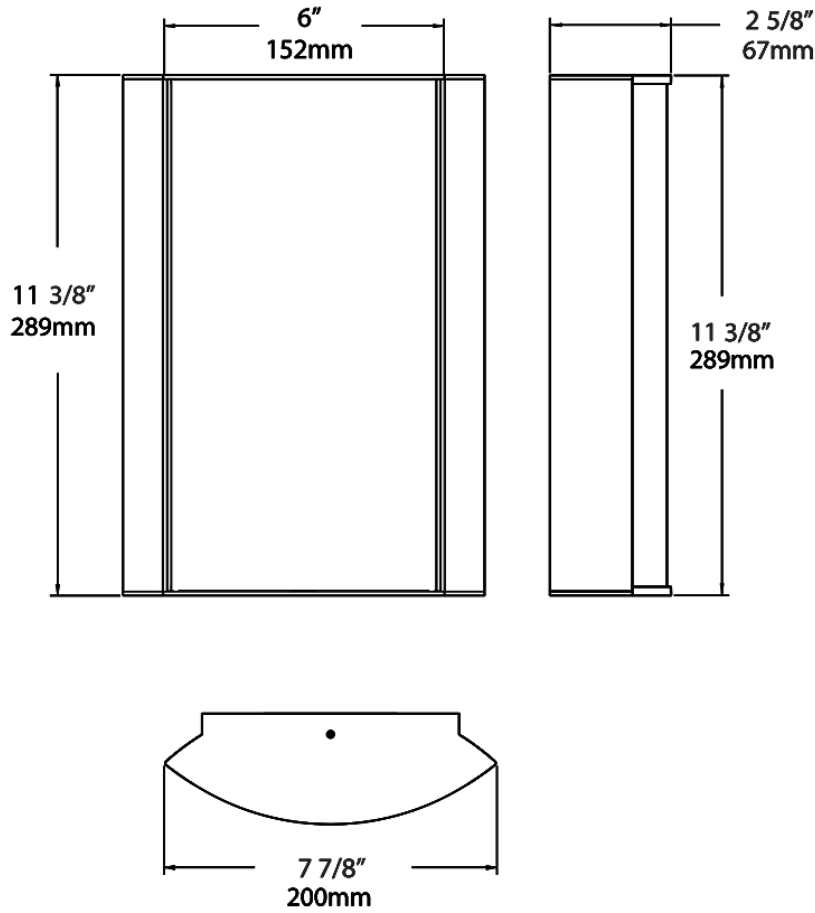

Dimensions

Ordering Matrix

Family	Lumen Package	CRI/Color Temp		Lens		Finish	Options
HALV	18L	940	-	NL	-	A	

10L = 1000lm / 14W¹
18L = 1800lm / 25W¹

940 = 90CRI, 4000K
935 = 90CRI, 3500K
930 = 90CRI, 3000K
927 = 90CRI, 2700K