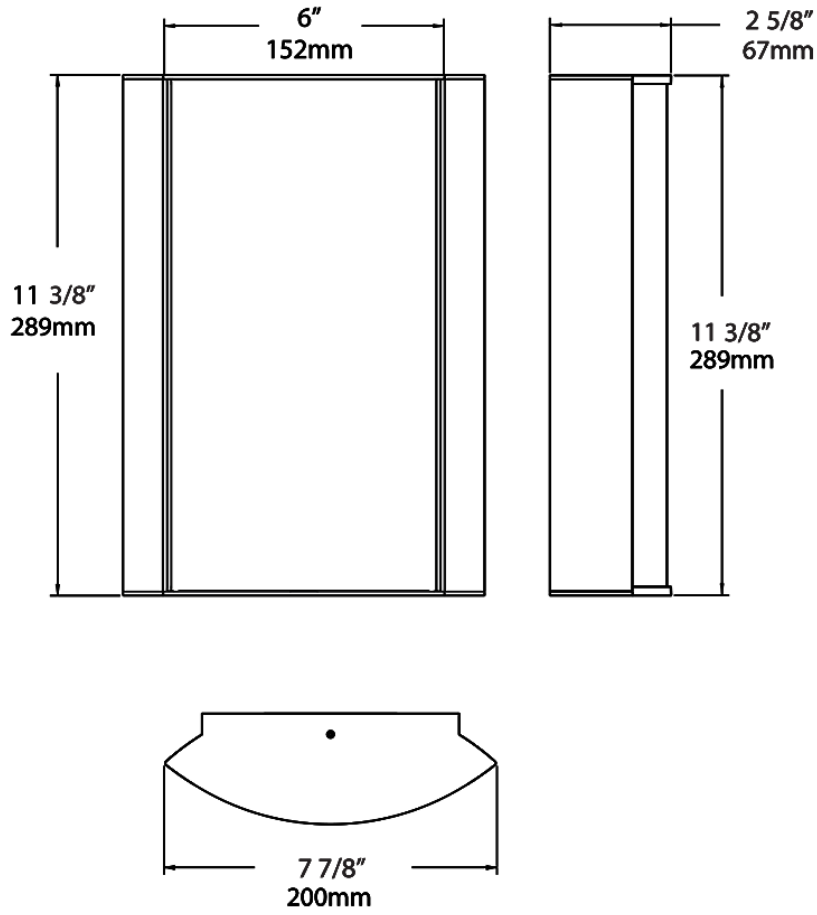

Dimensions

Ordering Matrix

| Family | Lumen Package | CRI/Color Temp | | Lens | | Finish | Options |
|--------|--|--|---|---|---|--|--|
| HALV | 18L | 940 | - | MS | - | SA | |
| | 10L = 1000lm / 14W ¹ 18L = 1800lm / 25W ¹ | 940 = 90CRI, 4000K 935 = 90CRI, 3500K 930 = 90CRI, 3000K 927 = 90CRI, 2700K | | F = Frosted (Standard) FG1 = Frosted with Grill Style #1 FG2 = Frosted with Grill Style #2 FG3 = Frosted with Grill Style #3 NL = Natural Leaves GL = Green Leaves TL = Toffee Leaves LW = Linen Hampton White LS = Linen Stone LH = Linen Harbor MS = Metallic Spun Silver MC = Metallic Spun Copper MG = Metallic Spun Gold CW = Crush Polar White CS = Crush Sedona MP = Mirage Platinum MA = Mirage Bronze | | W = White K = Black S = Silver A = Antique Bronze SA = Satin Nickel CU = Copper | Blank = No Option /E2 = Battery Backup /MVS = Microwave Occupancy Sensor ² /BL = Bi-Level Control /LC = Lightcloud® Controller /MVS/E2 = Microwave Occupancy Sensor w/ Battery Backup ² /BL/E2 = Bi-Level Control w/ Battery Backup /LC/E2 = Lightcloud® Controller w/ Battery Backup |