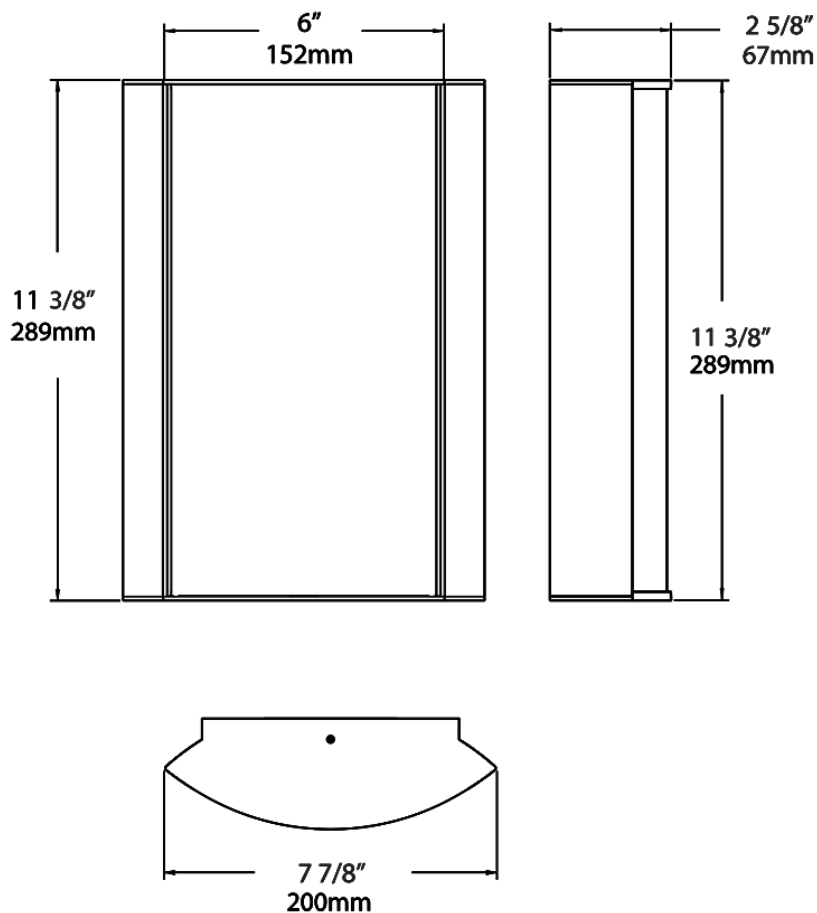

Dimensions

Ordering Matrix

| Family | Lumen Package | CRI/Color Temp | | Lens | | Finish | Options |
|--------|--|--|---|--|---|--|--|
| HALV | 18L | 940 | - | MP | - | K | |
| | 10L = 1000lm / 14W ¹ 18L = 1800lm / 25W ¹ | 940 = 90CRI, 4000K 935 = 90CRI, 3500K 930 = 90CRI, 3000K 927 = 90CRI, 2700K | | F = Frosted (Standard) FG1 = Frosted with Grill Style #1 FG2 = Frosted with Grill Style #2 FG3 = Frosted with Grill Style #3 NL = Natural Leaves GL = Green Leaves TL = Toffee Leaves LW = Linen Hampton White LS = Linen Stone LH = Linen Harbor MS = Metallic Spun Silver MC = Metallic Spun Copper MG = Metallic Spun Gold CW = Crush Polar White CS = Crush Sedona MP = Mirage Platinum MA = Mirage Bronze | | W = White K = Black S = Silver A = Antique Bronze SA = Satin Nickel CU = Copper | Blank = No Option /E2 = Battery Backup /MVS = Microwave Occupancy Sensor ² /BL = Bi-Level Control /LC = Lightcloud® Controller /MVS/E2 = Microwave Occupancy Sensor w/ Battery Backup ² /BL/E2 = Bi-Level Control w/ Battery Backup /LC/E2 = Lightcloud® Controller w/ Battery Backup |