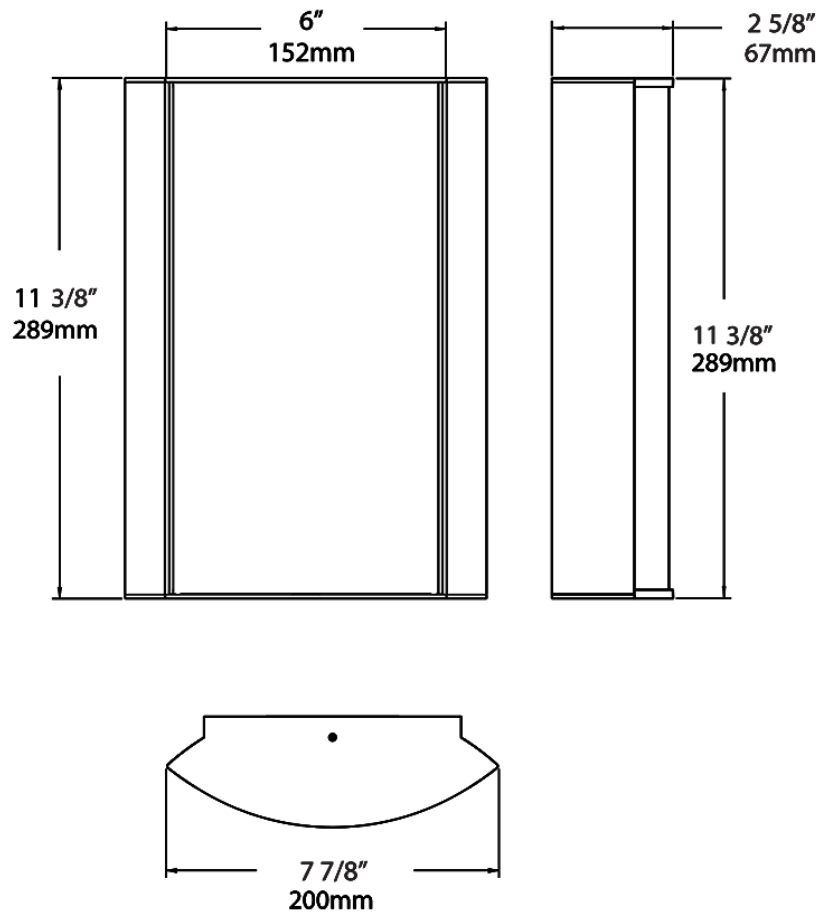

Dimensions

Ordering Matrix

Family	Lumen Package	CRI/Color Temp		Lens		Finish	Options
HALV	18L	940	-	MA	-	K	
	10L = 1000lm / 14W ¹ 18L = 1800lm / 25W ¹	940 = 90CRI, 4000K 935 = 90CRI, 3500K 930 = 90CRI, 3000K 927 = 90CRI, 2700K		F = Frosted (Standard) FG1 = Frosted with Grill Style #1 FG2 = Frosted with Grill Style #2 FG3 = Frosted with Grill Style #3 NL = Natural Leaves GL = Green Leaves TL = Toffee Leaves LW = Linen Hampton White LS = Linen Stone LH = Linen Harbor MS = Metallic Spun Silver MC = Metallic Spun Copper MG = Metallic Spun Gold CW = Crush Polar White CS = Crush Sedona MP = Mirage Platinum MA = Mirage Bronze		W = White K = Black S = Silver A = Antique Bronze SA = Satin Nickel CU = Copper	Blank = No Option /E2 = Battery Backup /MVS = Microwave Occupancy Sensor ² /BL = Bi-Level Control /LC = Lightcloud® Controller /MVS/E2 = Microwave Occupancy Sensor w/ Battery Backup ² /BL/E2 = Bi-Level Control w/ Battery Backup /LC/E2 = Lightcloud® Controller w/ Battery Backup