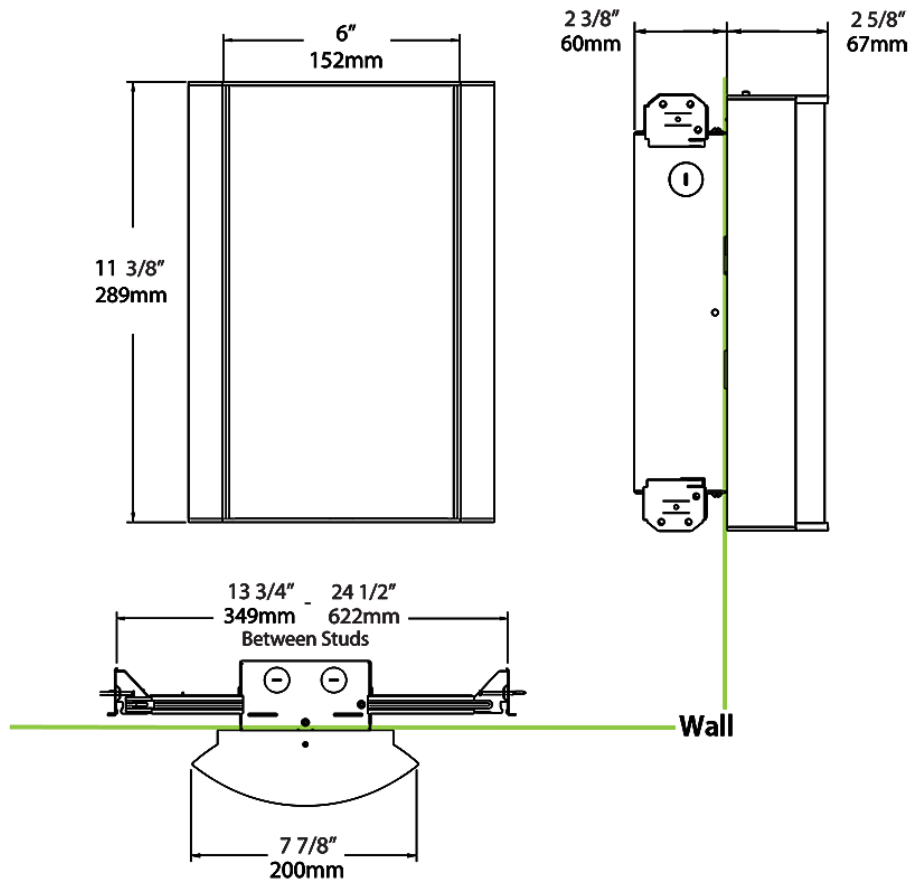

Dimensions

Ordering Matrix

Family	Lumen Package	CRI/Color Temp		Lens		Finish	Options
HALV	18L	940	-	LW	-	A	/E2

10L = 1000lm / 14W¹
 18L = 1800lm / 25W¹

940 = 90CRI, 4000K
 935 = 90CRI, 3500K
 930 = 90CRI, 3000K
 927 = 90CRI, 2700K