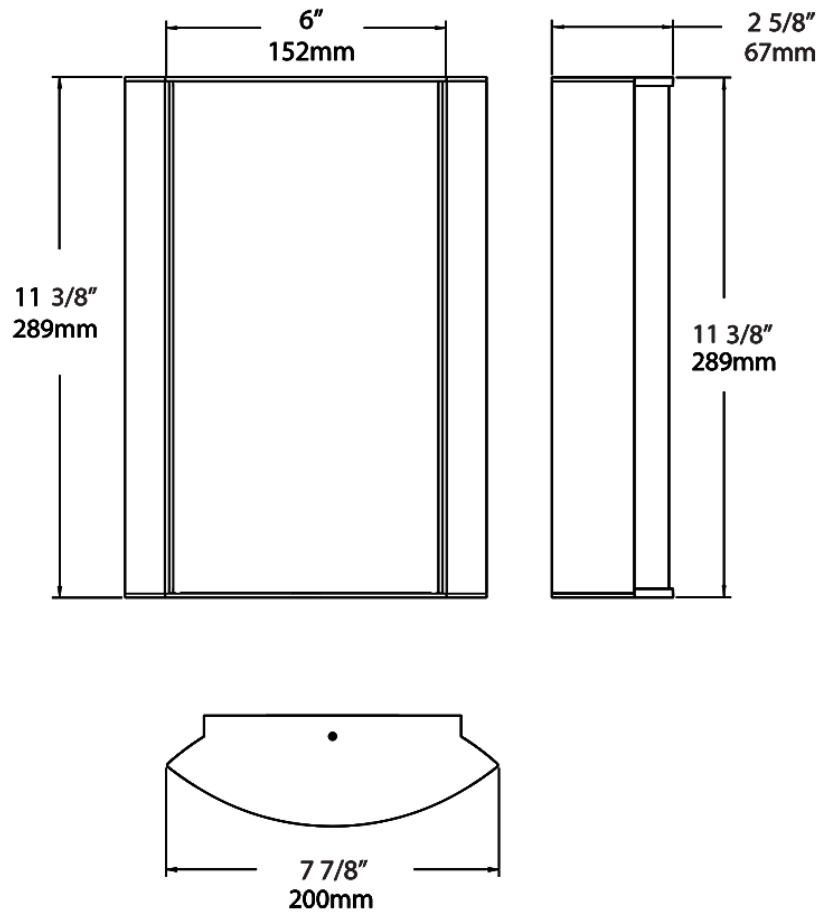

Dimensions

Ordering Matrix

Family	Lumen Package	CRI/Color Temp		Lens		Finish	Options
HALV	18L	940	-	GL	-	A	

10L = 1000lm / 14W¹
18L = 1800lm / 25W¹

940 = 90CRI, 4000K
935 = 90CRI, 3500K
930 = 90CRI, 3000K
927 = 90CRI, 2700K