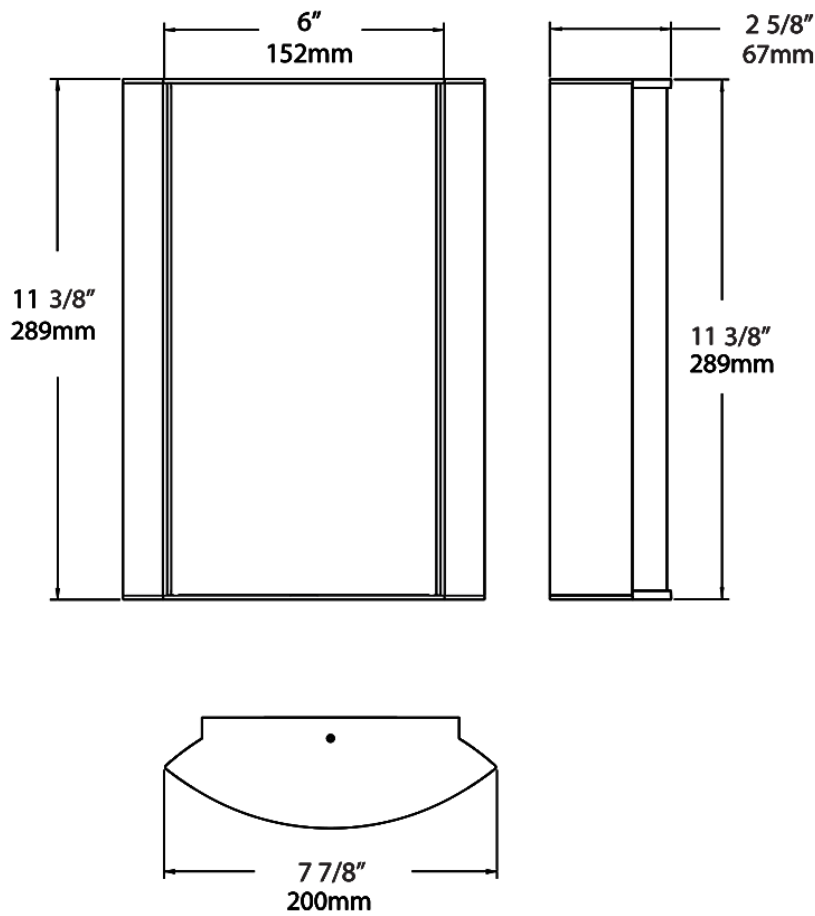

Dimensions

Ordering Matrix

Family	Lumen Package	CRI/Color Temp		Lens		Finish	Options
HALV	18L	940	-	FG3	-	S	

10L = 1000lm / 14W¹
 18L = 1800lm / 25W¹

940 = 90CRI, 4000K
 935 = 90CRI, 3500K
 930 = 90CRI, 3000K
 927 = 90CRI, 2700K