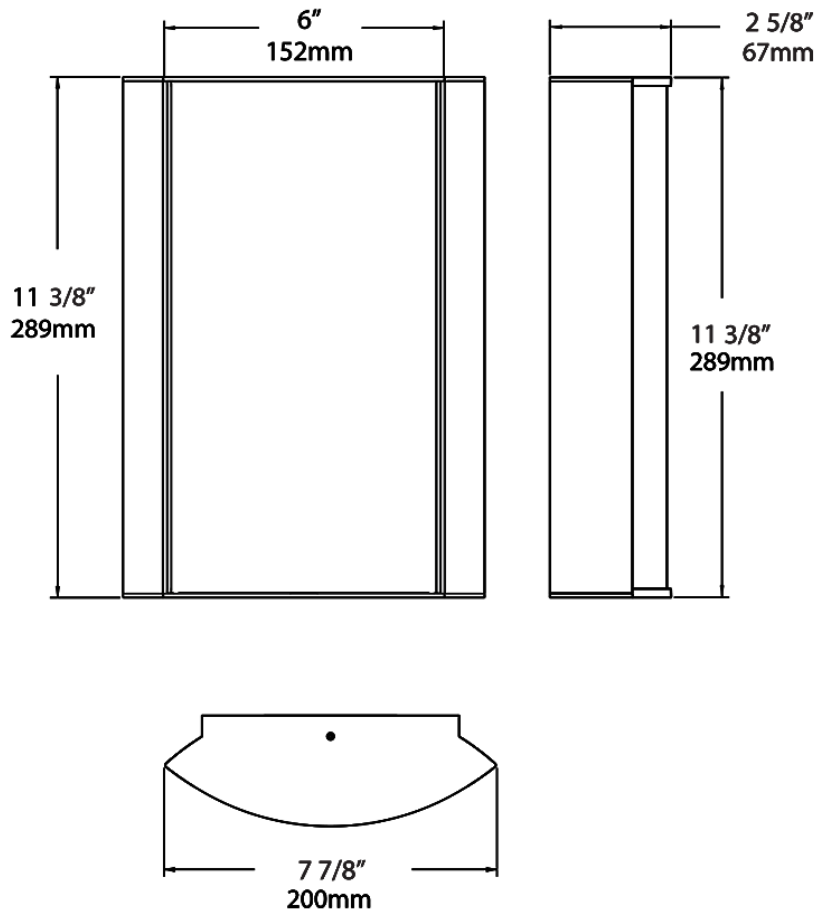

Dimensions

Ordering Matrix

Family	Lumen Package	CRI/Color Temp		Lens		Finish	Options
HALV	18L	940	-	FG3	-	K	

10L = 1000lm / 14W¹
18L = 1800lm / 25W¹

940 = 90CRI, 4000K
935 = 90CRI, 3500K
930 = 90CRI, 3000K
927 = 90CRI, 2700K