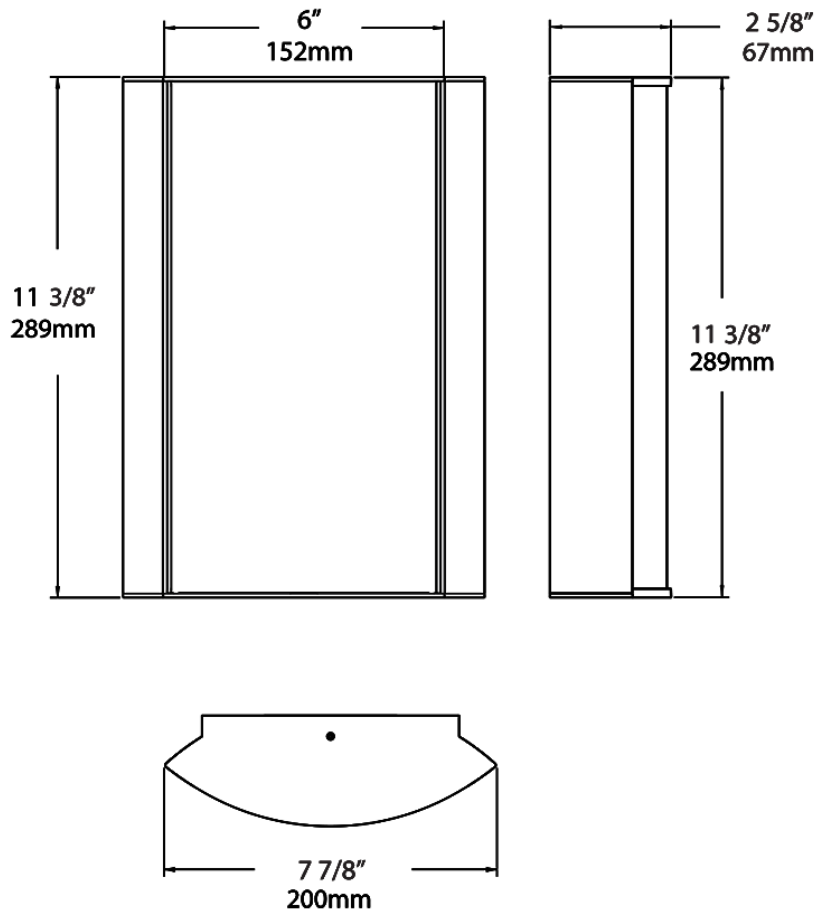

Dimensions

Ordering Matrix

Family	Lumen Package	CRI/Color Temp		Lens		Finish	Options
HALV	18L	940	-	FG1	-	S	

10L = 1000lm / 14W¹
18L = 1800lm / 25W¹

940 = 90CRI, 4000K
935 = 90CRI, 3500K
930 = 90CRI, 3000K
927 = 90CRI, 2700K