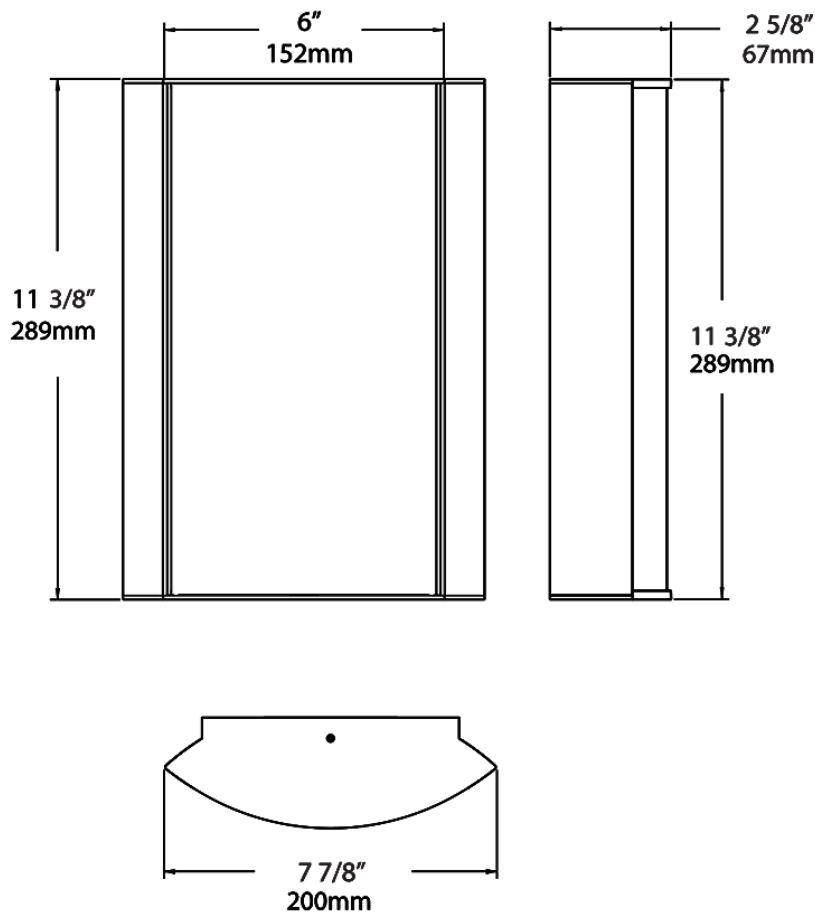

Dimensions

Ordering Matrix

Family	Lumen Package	CRI/Color Temp		Lens		Finish	Options
HALV	18L	940	-	FG1	-	K	

10L = 1000lm / 14W¹
 18L = 1800lm / 25W¹

940 = 90CRI, 4000K
 935 = 90CRI, 3500K
 930 = 90CRI, 3000K
 927 = 90CRI, 2700K