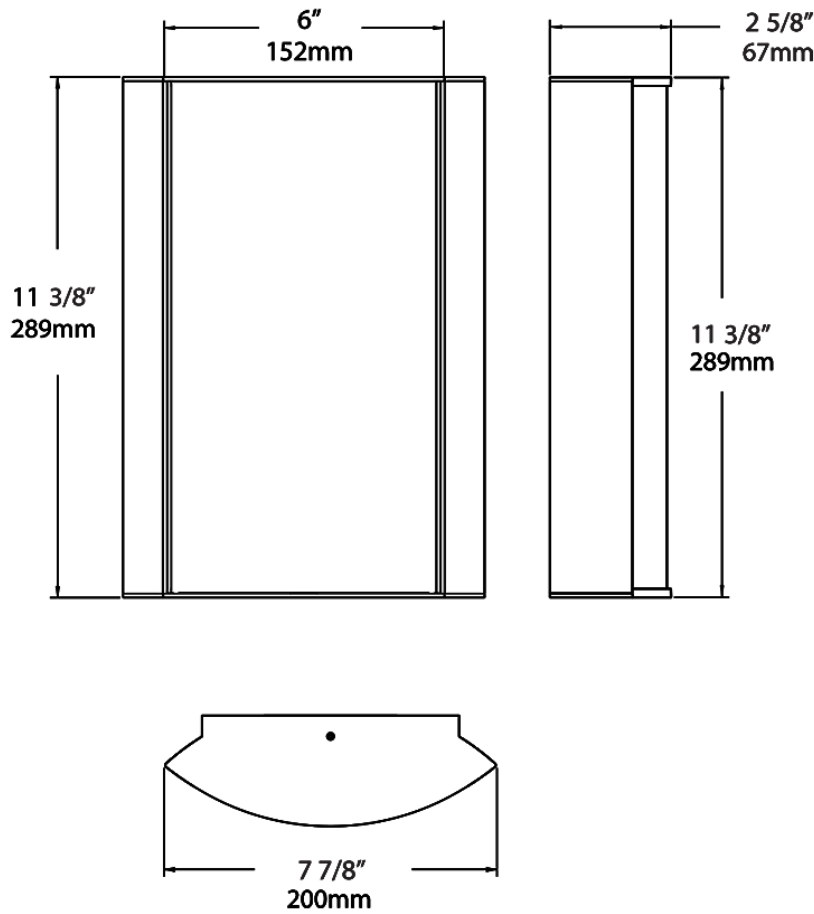

Dimensions

Ordering Matrix

Family	Lumen Package	CRI/Color Temp		Lens		Finish	Options
HALV	18L	940	-	FG1	-	A	

10L = 1000lm / 14W¹
 18L = 1800lm / 25W¹

940 = 90CRI, 4000K
 935 = 90CRI, 3500K
 930 = 90CRI, 3000K
 927 = 90CRI, 2700K