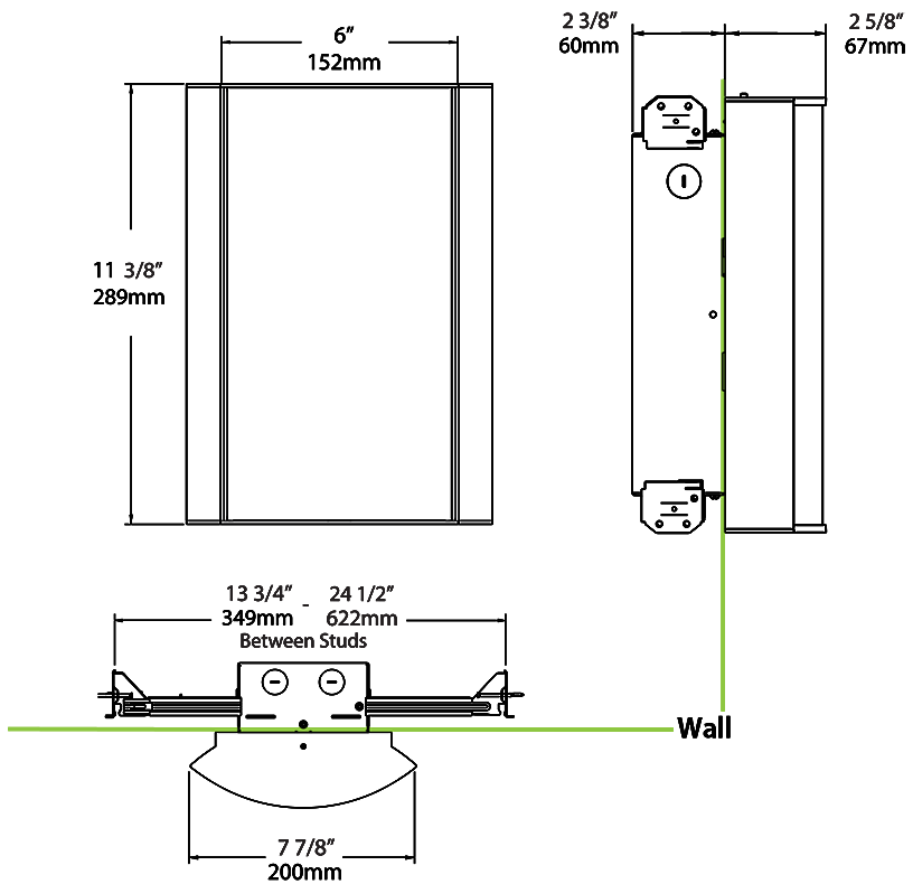

Dimensions

Ordering Matrix

Family	Lumen Package	CRI/Color Temp		Lens		Finish	Options
HALV	18L	940	-	F	-	A	/BL

10L = 1000lm / 14W¹
 18L = 1800lm / 25W¹

940 = 90CRI, 4000K
 935 = 90CRI, 3500K
 930 = 90CRI, 3000K
 927 = 90CRI, 2700K