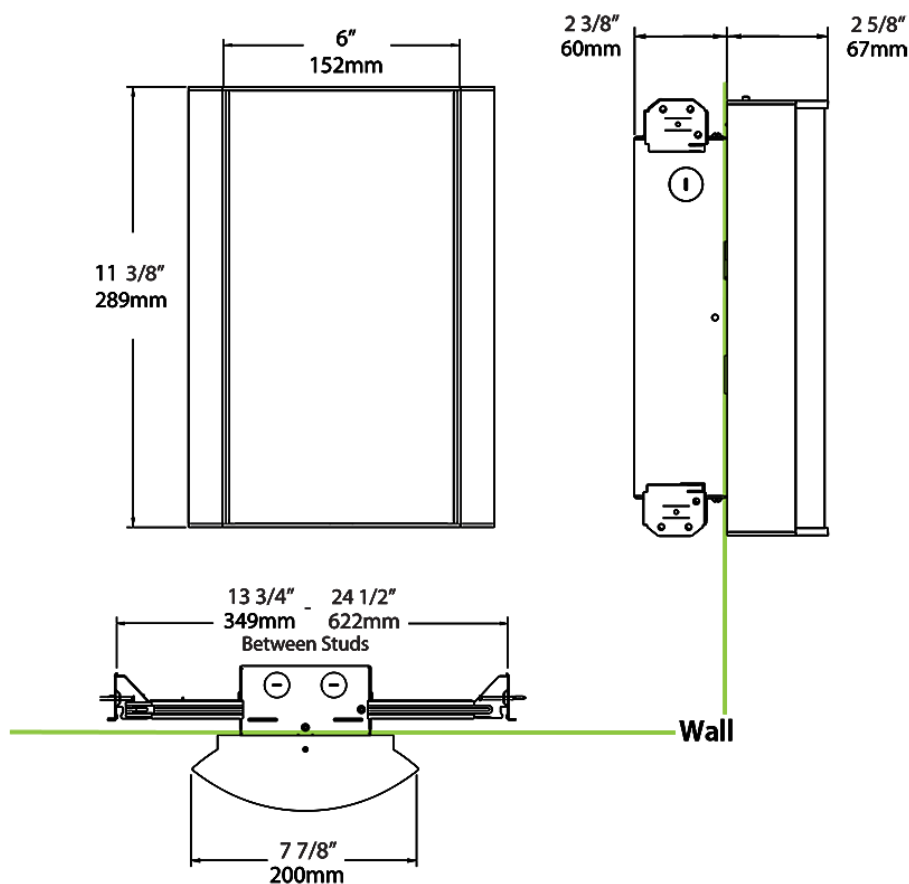

Dimensions

Ordering Matrix

Family	Lumen Package	CRI/Color Temp		Lens		Finish	Options
HALV	18L	940	-	CW	-	W	/BL/E2

10L = 1000lm / 14W¹
 18L = 1800lm / 25W¹

940 = 90CRI, 4000K
 935 = 90CRI, 3500K
 930 = 90CRI, 3000K
 927 = 90CRI, 2700K