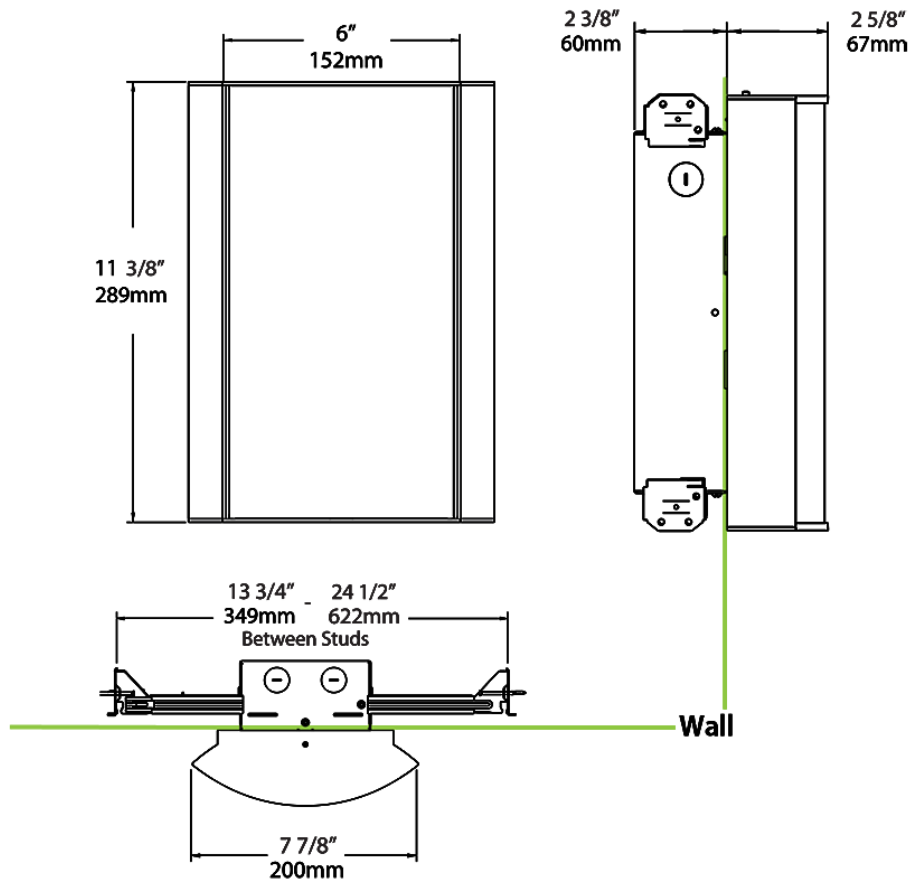

Dimensions

Ordering Matrix

Family	Lumen Package	CRI/Color Temp		Lens		Finish	Options
HALV	18L	935	-	NL	-	A	/BL

10L = 1000lm / 14W¹
18L = 1800lm / 25W¹

940 = 90CRI, 4000K
935 = 90CRI, 3500K
930 = 90CRI, 3000K
927 = 90CRI, 2700K