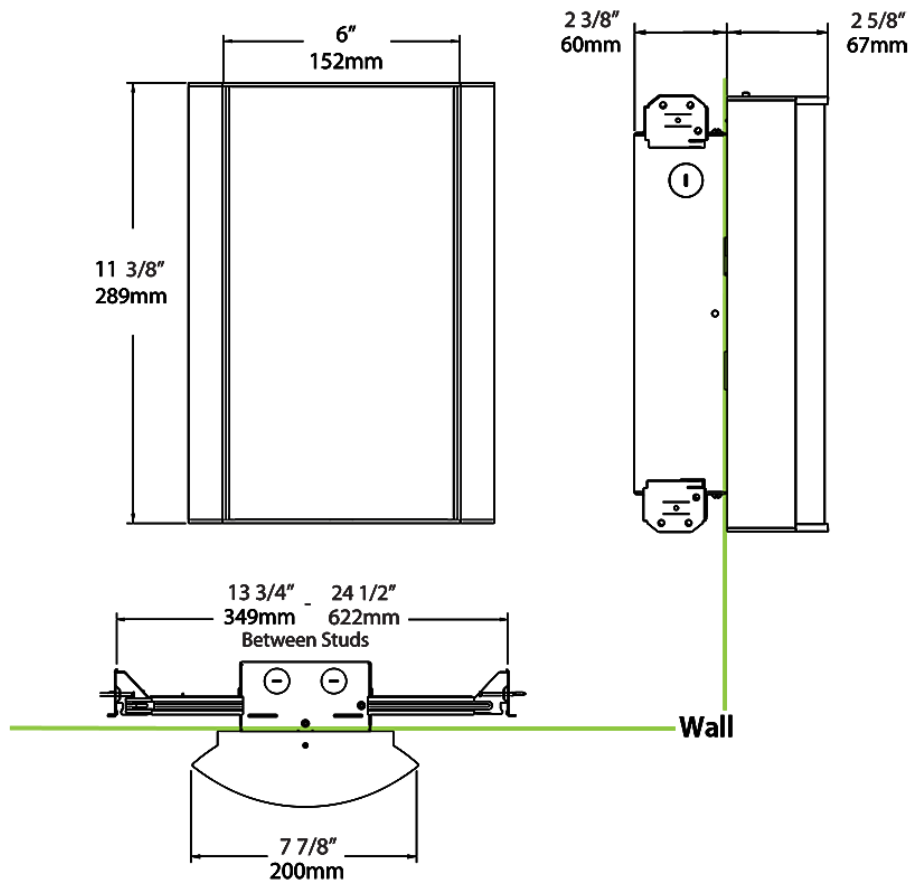

Dimensions

Ordering Matrix

Family	Lumen Package	CRI/Color Temp		Lens		Finish	Options
HALV	18L	935	-	MC	-	S	/BL/E2

10L = 1000lm / 14W¹
 18L = 1800lm / 25W¹

940 = 90CRI, 4000K
 935 = 90CRI, 3500K
 930 = 90CRI, 3000K
 927 = 90CRI, 2700K