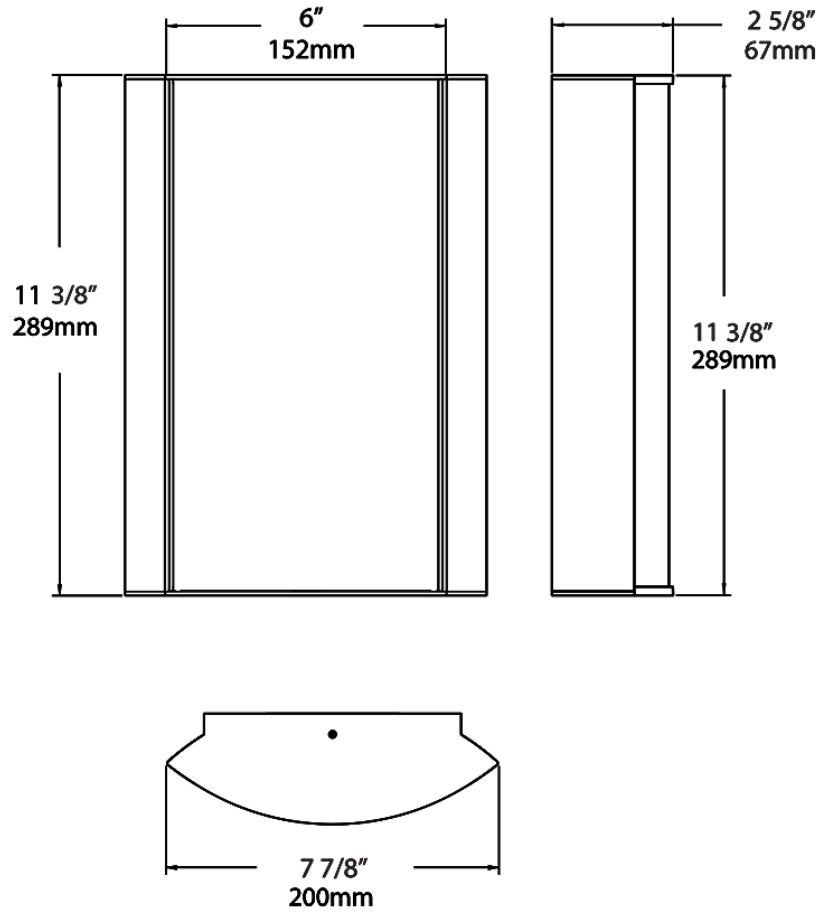

Dimensions

Ordering Matrix

Family	Lumen Package	CRI/Color Temp		Lens		Finish	Options
HALV	18L	935	-	MC	-	A	

10L = 1000lm / 14W¹
 18L = 1800lm / 25W¹

940 = 90CRI, 4000K
 935 = 90CRI, 3500K
 930 = 90CRI, 3000K
 927 = 90CRI, 2700K