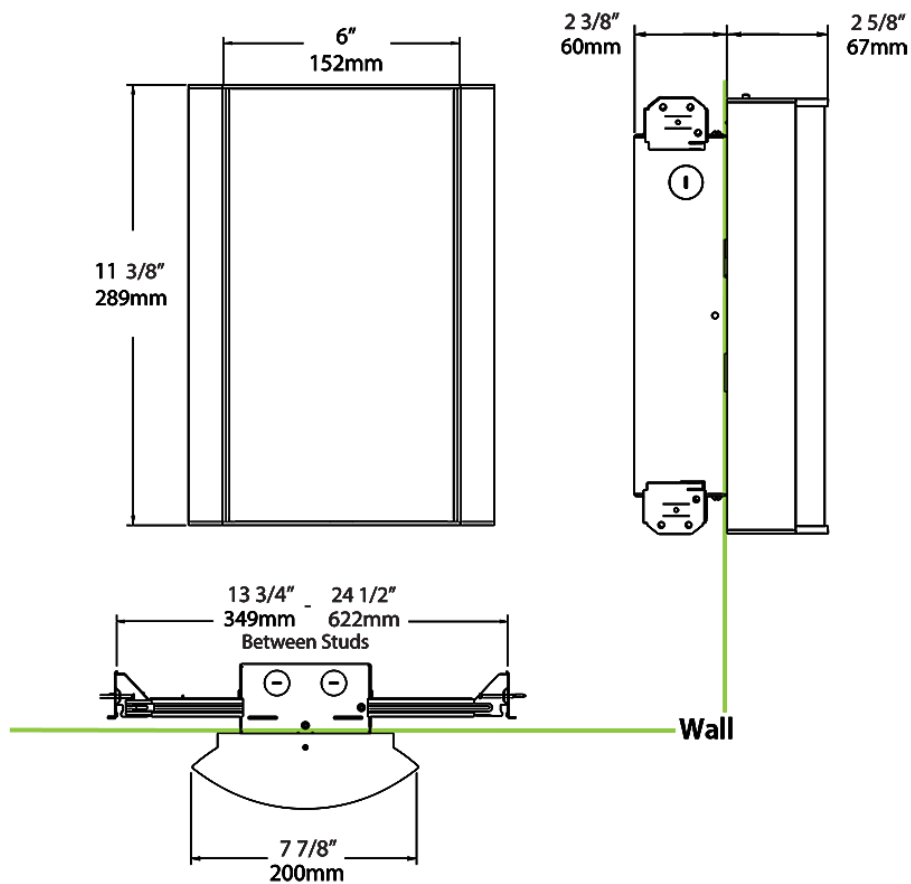

Dimensions

Ordering Matrix

Family	Lumen Package	CRI/Color Temp		Lens		Finish	Options
HALV	18L	935	-	MA	-	W	/E2

10L = 1000lm / 14W¹
 18L = 1800lm / 25W¹

940 = 90CRI, 4000K
 935 = 90CRI, 3500K
 930 = 90CRI, 3000K
 927 = 90CRI, 2700K