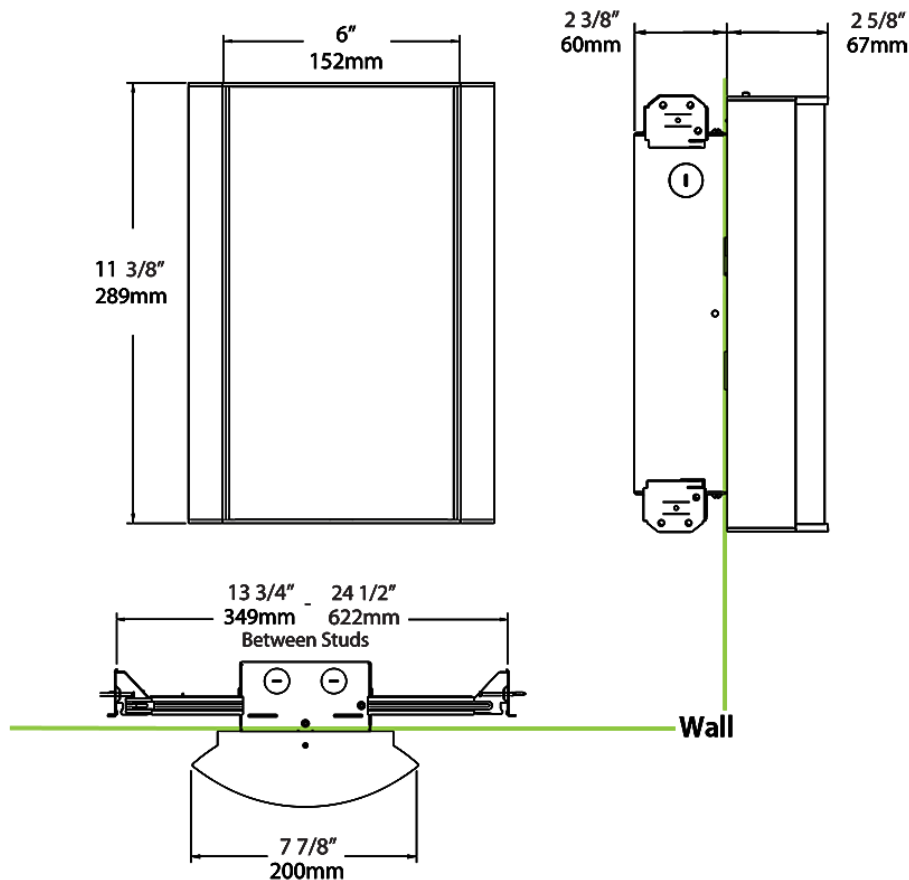

Dimensions

Ordering Matrix

Family	Lumen Package	CRI/Color Temp		Lens		Finish	Options
HALV	18L	935	-	MA	-	W	/BL/E2

10L = 1000lm / 14W¹
 18L = 1800lm / 25W¹

940 = 90CRI, 4000K
 935 = 90CRI, 3500K
 930 = 90CRI, 3000K
 927 = 90CRI, 2700K