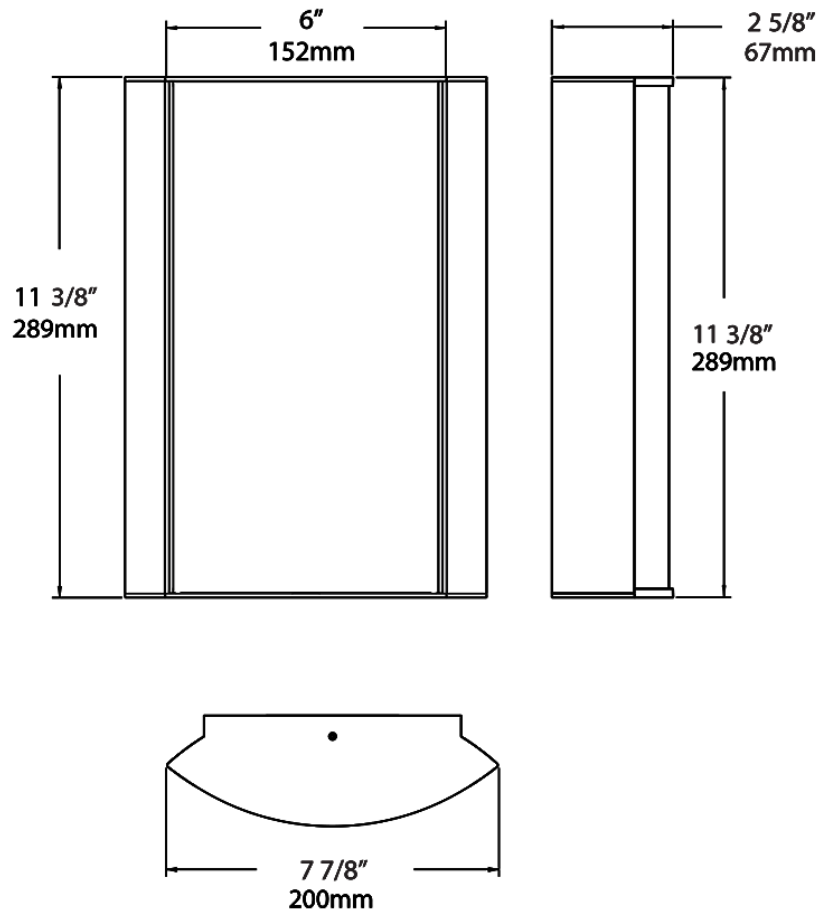

Dimensions

Ordering Matrix

Family	Lumen Package	CRI/Color Temp		Lens		Finish	Options
HALV	18L	935	-	LW	-	A	

10L = 1000lm / 14W¹
 18L = 1800lm / 25W¹

940 = 90CRI, 4000K
 935 = 90CRI, 3500K
 930 = 90CRI, 3000K
 927 = 90CRI, 2700K