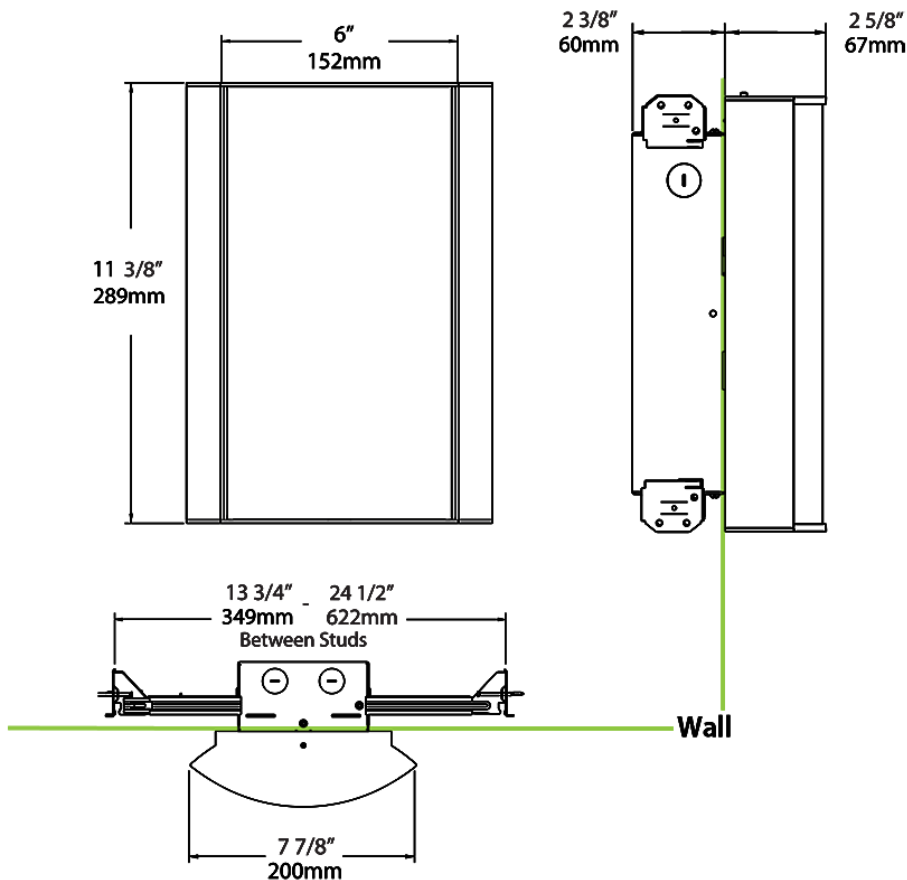

Dimensions

Ordering Matrix

Family	Lumen Package	CRI/Color Temp		Lens		Finish	Options
HALV	18L	935	-	LS	-	S	/BL/E2

10L = 1000lm / 14W¹
 18L = 1800lm / 25W¹

940 = 90CRI, 4000K
 935 = 90CRI, 3500K
 930 = 90CRI, 3000K
 927 = 90CRI, 2700K