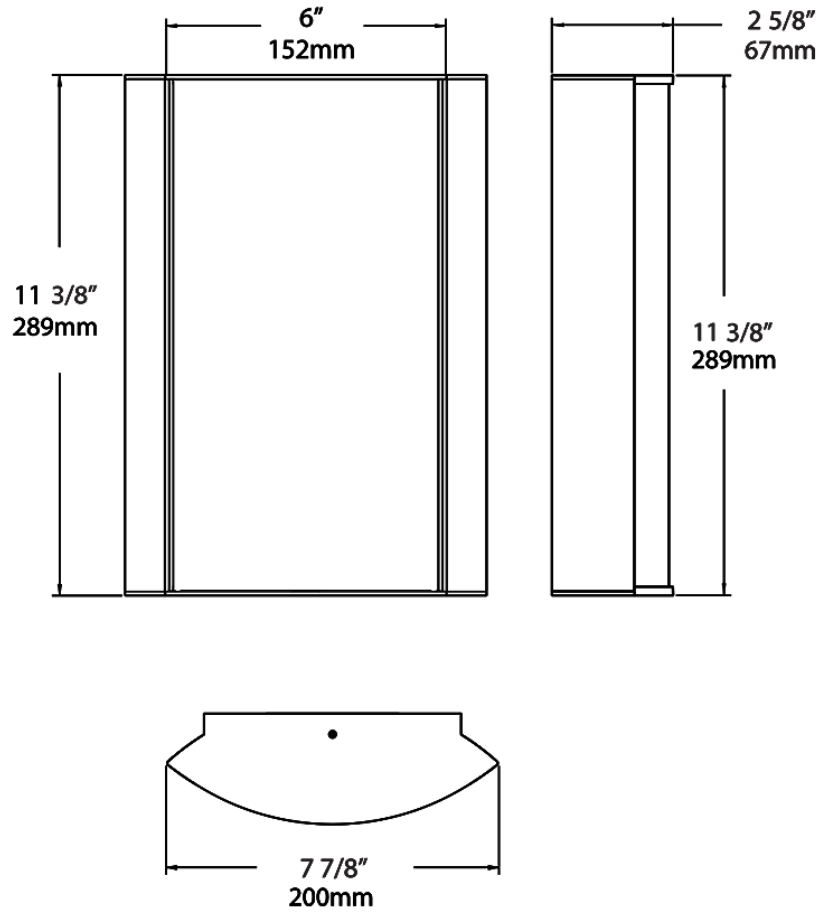

Dimensions

Ordering Matrix

| Family | Lumen Package | CRI/Color Temp | | Lens | | Finish | Options |
|--------|---------------|----------------|---|------|---|--------|---------|
| HALV | 18L | 935 | - | LS | - | A | |