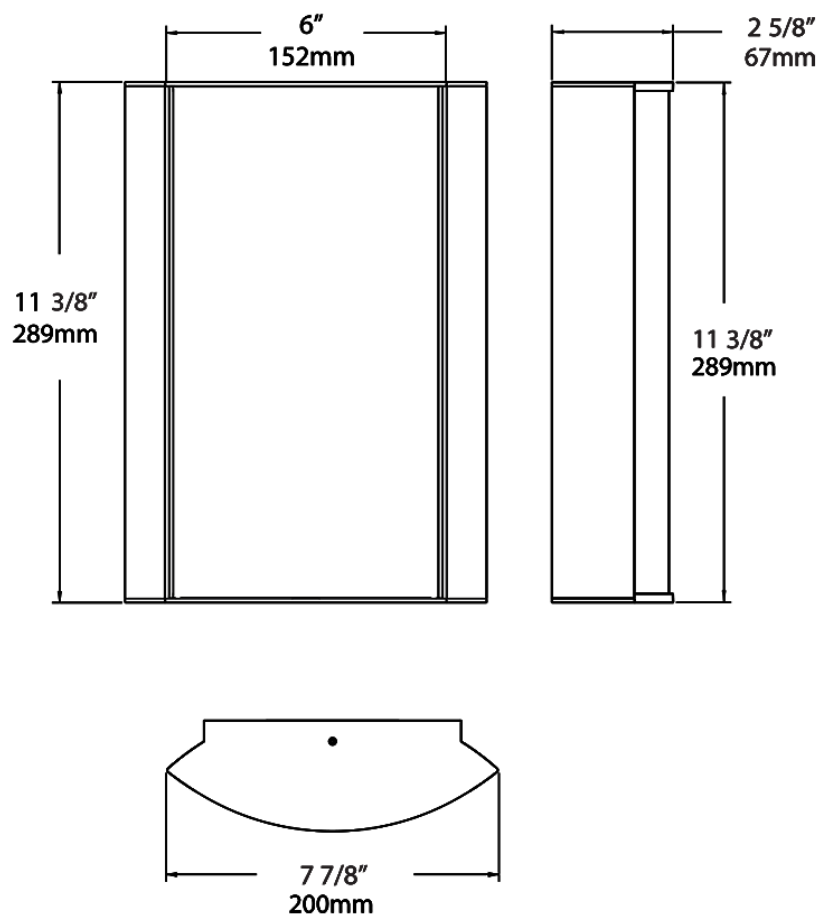

Dimensions

Ordering Matrix

Family	Lumen Package	CRI/Color Temp		Lens		Finish	Options
HALV	18L	935	-	FG3	-	A	

10L = 1000lm / 14W¹
 18L = 1800lm / 25W¹

940 = 90CRI, 4000K
 935 = 90CRI, 3500K
 930 = 90CRI, 3000K
 927 = 90CRI, 2700K