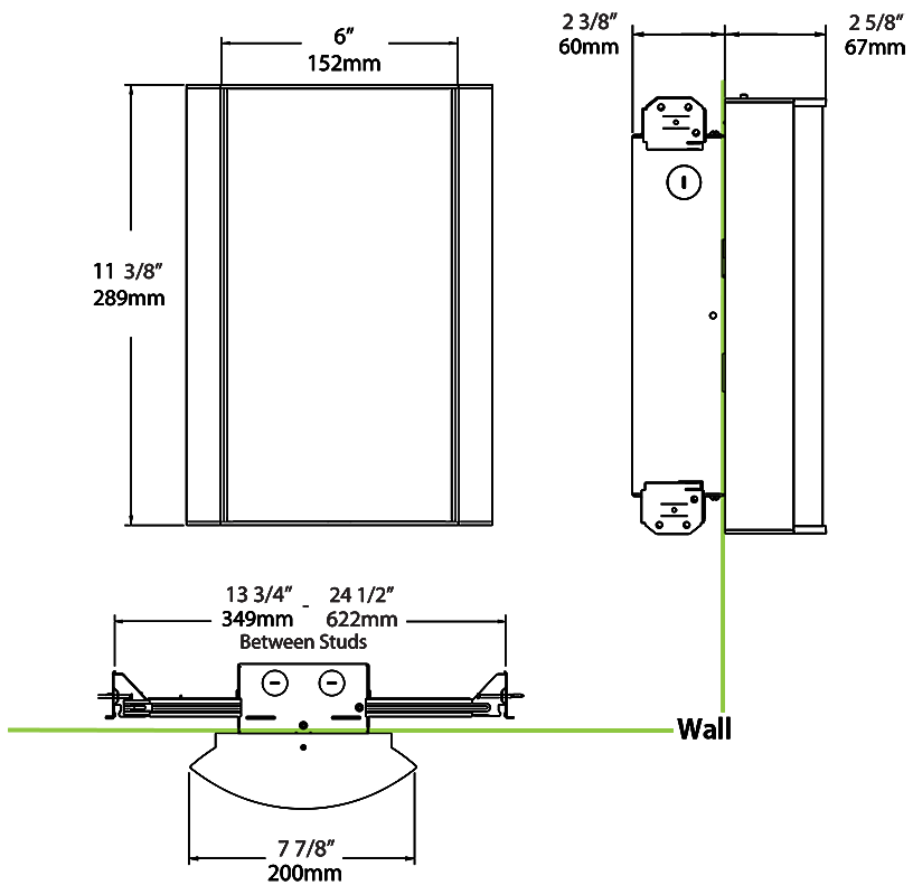

Dimensions

Ordering Matrix

Family	Lumen Package	CRI/Color Temp		Lens		Finish	Options
HALV	18L	935	-	FG1	-	S	/BL/E2

10L = 1000lm / 14W¹
 18L = 1800lm / 25W¹

940 = 90CRI, 4000K
 935 = 90CRI, 3500K
 930 = 90CRI, 3000K
 927 = 90CRI, 2700K