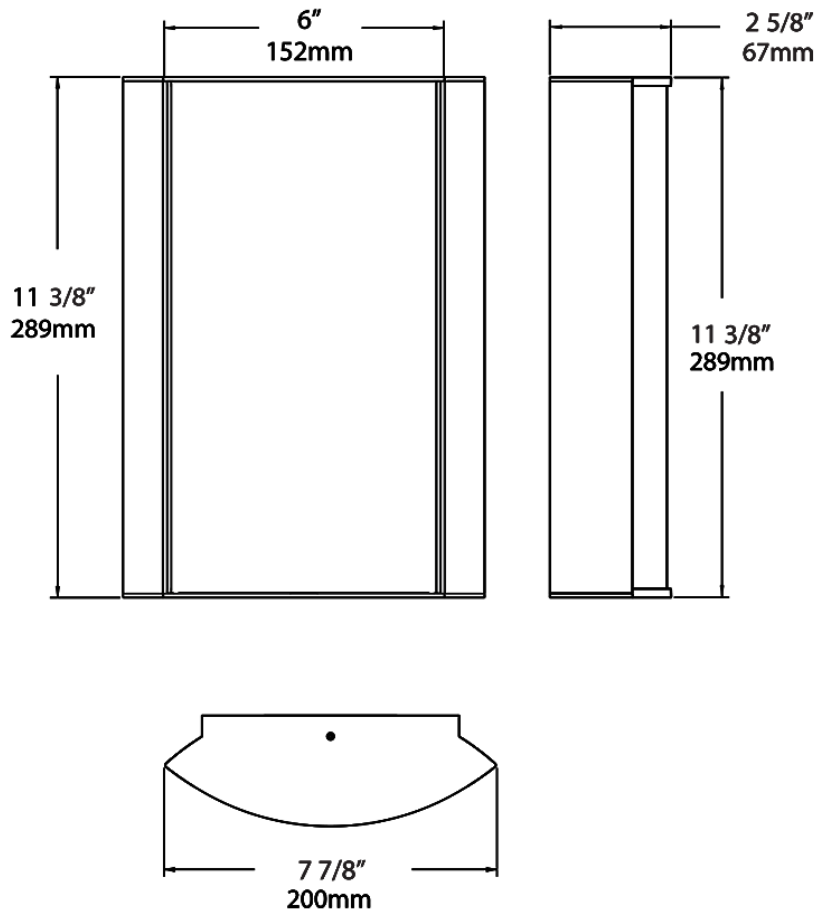

Dimensions

Ordering Matrix

Family	Lumen Package	CRI/Color Temp		Lens		Finish	Options
HALV	18L	935	-	FG1	-	S	

10L = 1000lm / 14W¹
 18L = 1800lm / 25W¹

940 = 90CRI, 4000K
 935 = 90CRI, 3500K
 930 = 90CRI, 3000K
 927 = 90CRI, 2700K