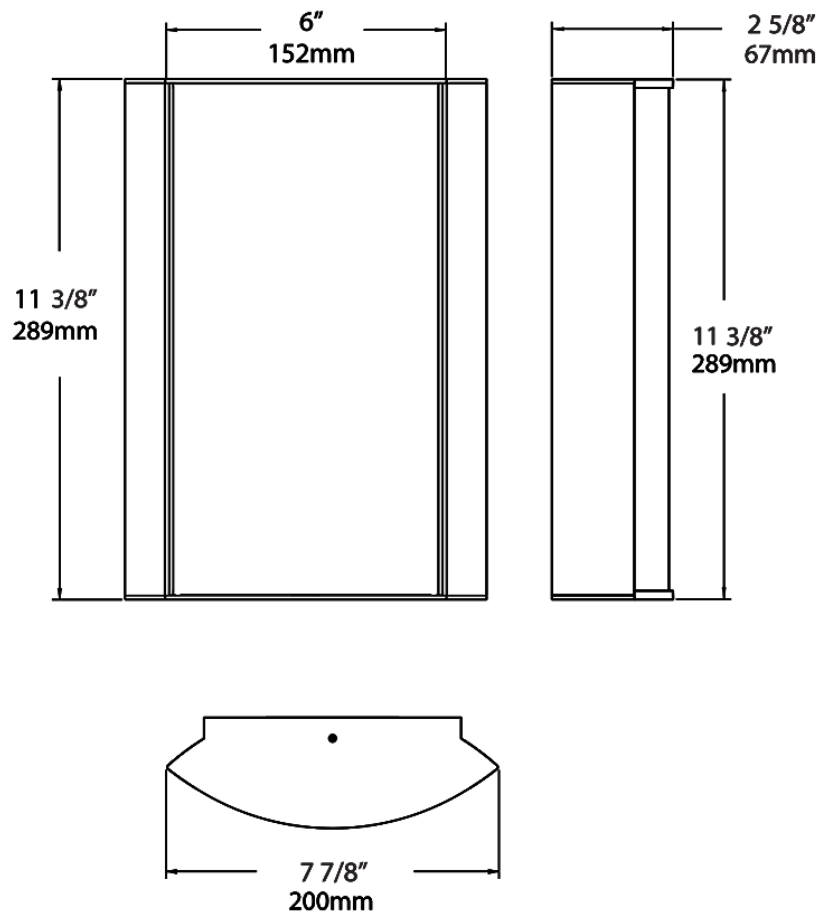

Dimensions

Ordering Matrix

Family	Lumen Package	CRI/Color Temp		Lens		Finish	Options
HALV	18L	935	-	FG1	-	K	

10L = 1000lm / 14W¹
 18L = 1800lm / 25W¹

940 = 90CRI, 4000K
 935 = 90CRI, 3500K
 930 = 90CRI, 3000K
 927 = 90CRI, 2700K